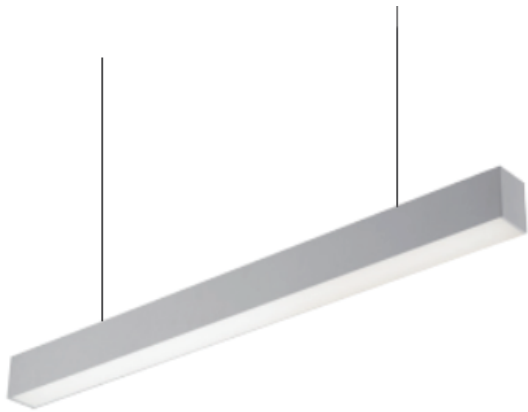

A 4x4 grid of squares. The top row is white, the second row is light blue, the third row is medium blue, and the bottom row is dark blue. The text 'FLUORESCENT LIGHT' is written in white, bold, italicized capital letters in the bottom right corner of the grid.

***FLUORESCENT
LIGHT***

OFFO-P

3000.-

DIA 55x85 mm. L 1250 mm.

LED T8x1

Matt white, Matt silver, Matt black

IP 20

Aluminium body

Acrylic diffuser

1.5m. Sling

OFFO-2P

5600.-

DIA 85x140 mm. L 1250 mm.

LED T8x2

Matt white, Matt silver, Matt black

IP 20

Aluminium body

Acrylic diffuser

1.5m. Sling

BLADE-A

4500.-

DIA 33x60 mm. L 1200 mm.

LED 40W 3200lm

3000K, 4000K