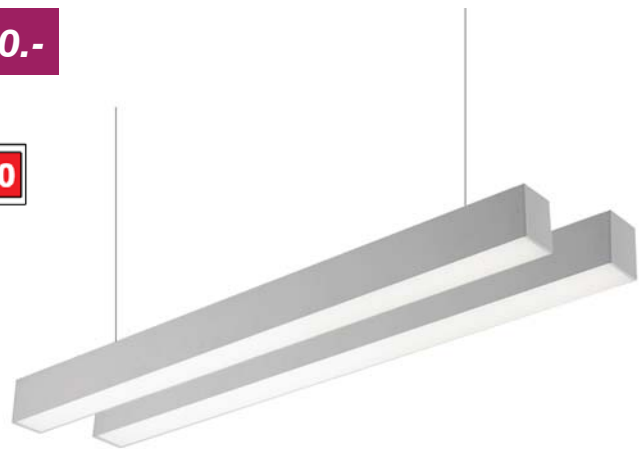

***FLUORESCENT
LIGHT***

OFFO-P

3000.-

DIA 55x85 mm. L 1250 mm.

LED T8x1

Matt white, Matt silver, Matt black

IP 20

Aluminium body

Acrylic diffuser

1.5m. Sling

OFFO-2P

5600.-

DIA 85x140 mm. L 1250 mm.

LED T8x2

Matt white, Matt silver, Matt black

IP 20

Aluminium body

Acrylic diffuser

1.5m. Sling

BLADE-A

4500.-

DIA 33x60 mm. L 1200 mm.

LED 40W 3200lm

3000K, 4000K