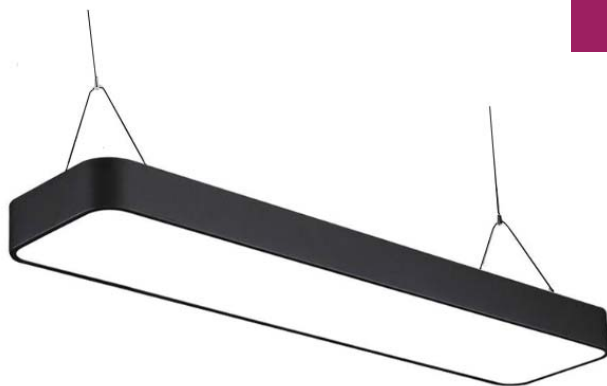

IP 20

- Aluminium body
- Acrylic diffuser
- 2m. Sling

JELLY

2500.-

DIA 22x53 mm. L 1200 mm.

- LED 30W 2400lm
- 4000K, 6500K
- Matt black

IP 20

- PC body
- Acrylic diffuser
- 1.5m. Sling

NORD

6500.-

DIA 45x45 mm. L 1000 mm.

LED SMD 40W 2950lm

4000K

Matt black

IP 20

Aluminium body

1.5m. Sling

Accessories : Honeycomb, Frosted glass

Clear glass

RECTA

3000.-

DIA 200x1200 mm. H 60 mm.

LED SMD 48W 3600lm

4000K, 6500K