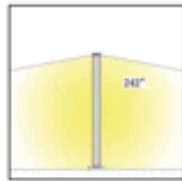

JEDI

4500.-

DIA 95x150 mm. H 700 mm.

LED 12W 470lm

3000K

IP 54

Black

LED Driver Included

Aluminium body

MARON

5200.-

DIA 120 mm. H 600 mm.

LED 12W 455lm

3000K

IP 54

Black

LED Driver Included

Aluminium body

BOLLARD LIGHT