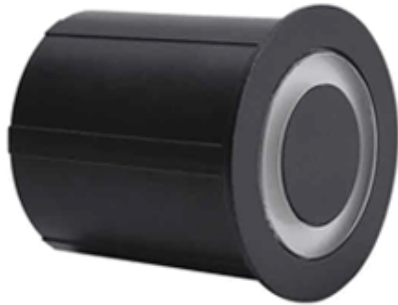

1500.-

DIA 72x147 mm. D 55 mm.

LED 3W 200lm

3000K

IP 65

- Recessed type
- Black
- LED Driver Included
- Aluminium body
- Box installation included

STEP-OL

1500.-

DIA 75x170 mm. D 53 mm.

LED 5W 370lm

3000K

IP 65

- Recessed type
- Black
- LED Driver Included
- Aluminium body
- Box installation included

STEP LIGHT

STEP-OM

1000.-

DIA 65 mm. D 50 mm.

LED 3W 115lm

3000K

IP 65

- Recessed type
- Black
- LED Driver Included
- Aluminium body
- Box installation included

STEP-ON

1000.-

DIA 65 mm. D 50 mm.

LED 3W 185lm

3000K

IP 65

- Recessed type
- Black
- LED Driver Included
- Aluminium body
- Box installation included

STEP-OP

1000.-

DIA 65x65 mm. D 70 mm.

LED 3W 145lm