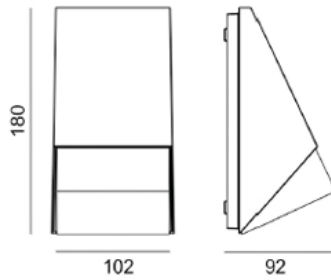

LINA

2000.-

DIA 75x192 mm. H 97 mm.

LED 5W 350lm

3000K

IP 54

- Surface mounted type
- Black
- LED Driver Included
- Aluminium body

STEP LIGHT

GLATO

2000.-

DIA 102x180 mm. D 92 mm.

1x GU10 MAX. 50W

IP 54

- Surface mounted type
- Black
- Aluminium body
- PC diffuser

GLENN

1350.-

DIA 68x140 mm. D 69 mm.

1x GU10 MAX. 50W

IP 54

- Surface mounted type
- Black
- Aluminium body
- Clear glass cover

STEP LIGHT

ARINA-A

2000.-

DIA 82x192 D 94 mm.