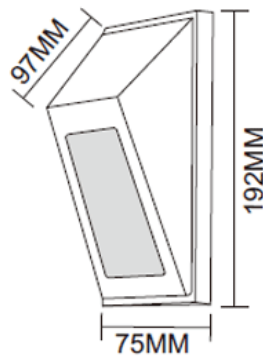

LINA

2000.-

DIA 75x192 mm. H 97 mm.

LED 5W 350lm

3000K

IP 54

- Surface mounted type
- Black
- LED Driver Included
- Aluminium body

STEP LIGHT

GLATO

2000.-

DIA 102x180 mm. D 92 mm.

1x GU10 MAX. 50W

IP 54

- Surface mounted type
- Black
- Aluminium body
- PC diffuser

GLENN

1350.-

DIA 68x140 mm. D 69 mm.

1x GU10 MAX. 50W

IP 54

- Surface mounted type
- Black
- Aluminium body
- Clear glass cover

STEP LIGHT

ARINA-A

2000.-

DIA 82x192 D 94 mm.