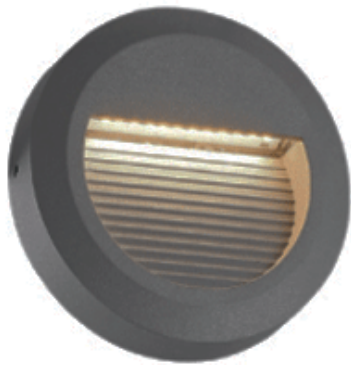

1000.-

DIA 60x105 mm. D 55 mm.

LED 3W 200lm

3000K

IP 65

- Recessed type
- Black
- LED Driver Included
- Aluminium body
- Box installation included

STEP LIGHT

GALLY-R