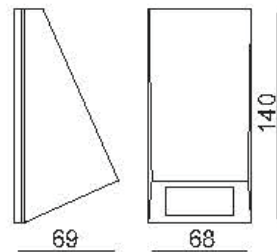

LINA

2000.-

DIA 75x192 mm. H 97 mm.

LED 5W 350lm

3000K

IP 54

- Surface mounted type
- Black
- LED Driver Included
- Aluminium body

STEP LIGHT

GLATO

2000.-

DIA 102x180 mm. D 92 mm.

1x GU10 MAX. 50W

IP 54

- Surface mounted type
- Black
- Aluminium body
- PC diffuser

GLENN

1350.-

DIA 68x140 mm. D 69 mm.

1x GU10 MAX. 50W

IP 54

- Surface mounted type
- Black
- Aluminium body
- Clear glass cover

STEP LIGHT

ARINA-A

2000.-

DIA 82x192 D 94 mm.