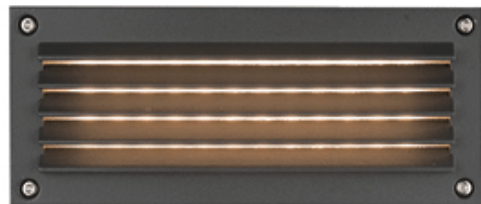

ARINA-B

2000.-

DIA 82x192 mm. D 101 mm.

LED 10W 650lm

3000K

IP 65

- Recessed type
- Black
- LED Driver Included
- Aluminium body
- Box installation included