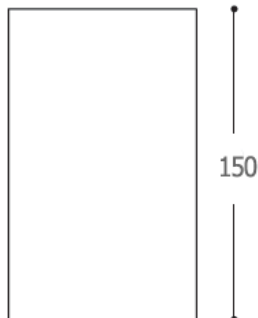

1000.-

DIA 68x150 mm. D 92 mm.

2x GU10 MAX. 50W

IP 54

Black / Grey

Aluminium body

Clear glass cover

68

150

92

WALL LIGHT

WATT-R1

800.-

DIA 65x78 mm. D 95 mm.

1x GU10 MAX. 50W

IP 54