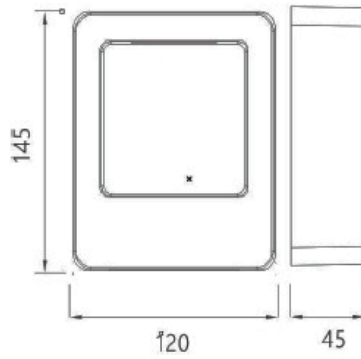

SCOTT **2150.-**

DIA 45x120 mm. D 145 mm.

LED 6W 268lm

3000K

- Black
- LED Driver Included
- Aluminium body

SAM **2000.-**

DIA 100x100 mm. D 100 mm.

LED 2x3W 430lm

3000K

- Black
- LED Driver Included
- Aluminium body