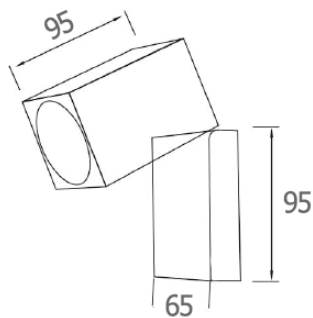

1000.-

DIA 68x150 mm. D 92 mm.

2x GU10 MAX. 50W

IP 54

Black / Grey

Aluminium body

Clear glass cover

68

1800.-

DIA 100x230 mm. D 1000 mm.

2x GU10 MAX. 50W

IP 54

Black

Aluminium body

WALL LIGHT

MIND

1000.-

DIA 95x65 mm. H 95 mm.

1x GU10 MAX. 50W

IP 54

Black

Aluminium body

Clear glass cover

WALL LIGHT