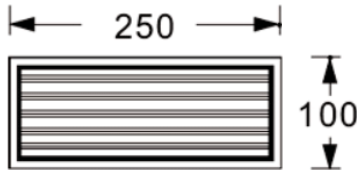

- ● Black / Grey
- Aluminium body
- PC diffuser

FOX **2400.-**

DIA 100x250 mm. D 110 mm.

1x E27 MAX. LED 13W

IP 54

- ● Black
- Aluminium body
- PC diffuser

WALL LIGHT

VICK **1800.-**