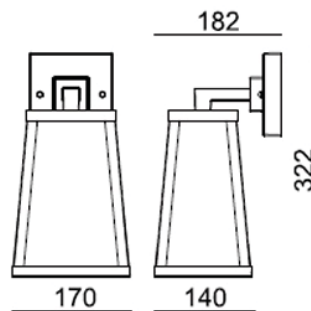

Black
Aluminium body
Frosted glass diffuser

WALL LIGHT

CAMEO

1800.-

DIA 140x260 mm. D 136 mm.

1x E27 MAX. LED 13W

IP 54

Black
Iron body
Clear glass diffuser

DIOR

1800.-

DIA 170x322 mm. D 182 mm.

1x E27 MAX. LED 13W

IP 54

Black
Iron body
Clear glass diffuser

CARTER

2000.-

DIA 143x320 mm. D 186 mm.

1x E27 MAX. LED 13W

IP 54

Black
Aluminium body
Clear glass diffuser

VEGA **2400.-**

DIA 110x250 mm. D 103 mm.

1x E27 MAX. LED 13W

IP 54