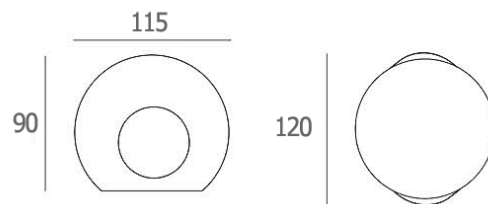

MABEL-R2

2000.-

DIA 120x115 mm. D 90 mm.

LED 2x3W
 3000K

- Black
- LED Driver Included
- Aluminium body