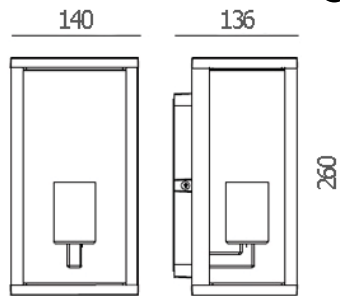

Black
Aluminium body
Frosted glass diffuser

WALL LIGHT

CAMEO

1800.-

DIA 140x260 mm. D 136 mm.

1x E27 MAX. LED 13W

IP 54

Black
Iron body
Clear glass diffuser

DIOR

1800.-

DIA 170x322 mm. D 182 mm.

1x E27 MAX. LED 13W

IP 54

Black
Iron body
Clear glass diffuser

CARTER

2000.-