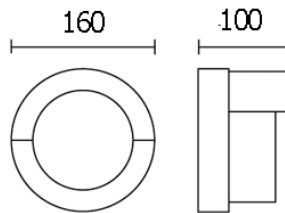

JANIS-R

2000.-

DIA 160 mm. D 100 mm.

LED 10W 560lm

3000K

IP 54

Black

LED Driver Included

Aluminium body