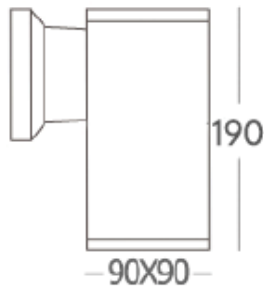

WALL LIGHT

YORK-R1

1150.-

DIA 90 mm. H 170 mm.

1x E27 MAX. LED 13W

IP 65

- ● Black / Grey
- Aluminium body
- Clear glass cover

YORK-R2

1350.-

DIA 90 mm. H 280 mm.

2x E27 MAX. LED 13W

IP 65

- ● Black / Grey
- Aluminium body
- Clear glass cover

WALL LIGHT

YORK-S1

1150.-

DIA 90x90 mm. H 190 mm.

1x E27 MAX. LED 13W

IP 65

- ● Black / Grey
- Aluminium body
- Clear glass cover

YORK-S2

1350.-

DIA 90x90 mm. H 280 mm.

2x E27 MAX. LED 13W

IP 65

- ● Black / Grey
- Aluminium body
- Clear glass cover

WALL LIGHT

ALYN-R1

1150.-

DIA 90 mm. H 133 mm.

1x GU10 MAX. 50W

IP 65