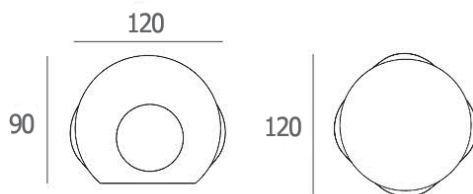

MABEL-R4

2250.-

DIA 120 mm. D 90 mm.

LED 4x1W
 3000K

- Black
- LED Driver Included
- Aluminium body