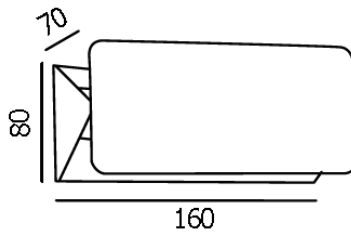

2500.-

DIA 80x160 mm. D 70 mm.

LED 6W 600lm

3000K

IP 54

- Black
- LED Driver Included
- Aluminium body
- Adjustable angle

RIVA

2000.-