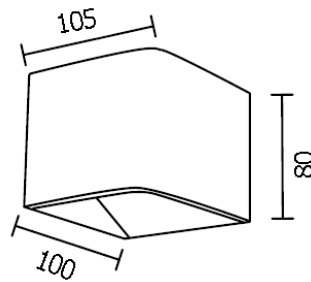

WALL LIGHT

EVA

2000.-

DIA 80x105 mm. D 100 mm.

LED 5W 400lm

3000K

IP 54

Black
LED Driver Included
Aluminium body