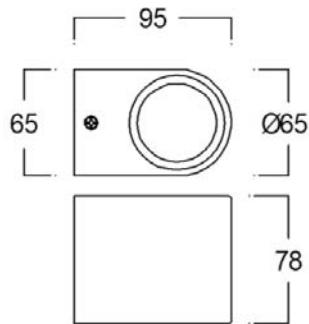

1000.-

DIA 68x150 mm. D 92 mm.

2x GU10 MAX. 50W

IP 54

Black / Grey

Aluminium body

Clear glass cover

68

150

92

WALL LIGHT

WATT-R1

800.-

DIA 65x78 mm. D 95 mm.

1x GU10 MAX. 50W

IP 54

- ● Black / Grey
- Aluminium body
- Clear glass cover

WATT-R2

1000.-

DIA 65x145 mm. D 95 mm.

2x GU10 MAX. 50W

IP 54

- ● Black / Grey
- Aluminium body
- Clear glass cover

WALL LIGHT

1800.-

DIA 100x230 mm. D 1000 mm.

2x GU10 MAX. 50W

IP 54

Black

Aluminium body

WALL LIGHT

MIND