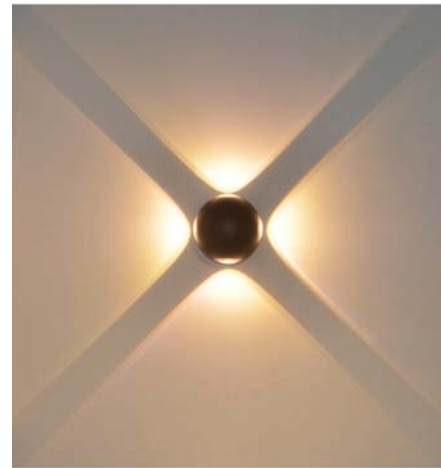

MABEL-R4

2250.-

DIA 120 mm. D 90 mm.

LED 4x1W
 3000K

- Black
- LED Driver Included
- Aluminium body