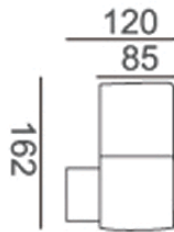

LEON-WR

1350.-

DIA 85x162 mm. D 120 mm.

1x E27 MAX. LED 13W

IP 54

Black
Aluminium body
PC diffuser

LEON-WS

1350.-

DIA 85x85x162 mm D 120 mm.

1x E27 MAX. LED 13W

IP 54

Black
Aluminium body
PC diffuser

WALL LIGHT