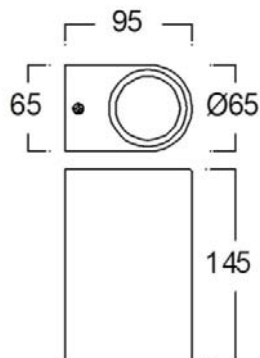

1000.-

DIA 68x150 mm. D 92 mm.

2x GU10 MAX. 50W

IP 54

Black / Grey

Aluminium body

Clear glass cover

68

- ● Black / Grey
- Aluminium body
- Clear glass cover

WATT-R2

1000.-

DIA 65x145 mm. D 95 mm.

2x GU10 MAX. 50W

IP 54

- ● Black / Grey
- Aluminium body
- Clear glass cover

WALL LIGHT

1800.-

DIA 100x230 mm. D 1000 mm.

2x GU10 MAX. 50W

IP 54

Black

Aluminium body

WALL LIGHT

MIND

1000.-

DIA 95x65 mm. H 95 mm.

1x GU10 MAX. 50W

IP 54

Black

Aluminium body

Clear glass cover

WALL LIGHT