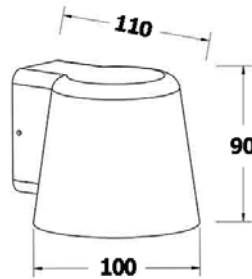

1000.-

DIA 68x150 mm. D 92 mm.

2x GU10 MAX. 50W

IP 54

Black / Grey

Aluminium body

Clear glass cover

68

1800.-

DIA 100x230 mm. D 1000 mm.

2x GU10 MAX. 50W

IP 54

Black

Aluminium body

WALL LIGHT

MIND

1200.-

DIA 100 mm. H 90 mm.

1x GU10 MAX. 50W

IP 54

Black

Aluminium body

Clear glass cover

PACO

1000.-

DIA 95x65 mm. H 95 mm.

1x GU10 MAX. 50W

IP 54

Black

Aluminium body

Clear glass cover

WALL LIGHT