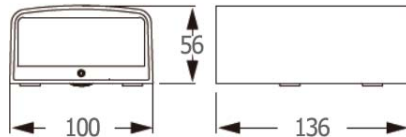

TAG-2S

3250.-

DIA 100x136 mm. D 56 mm.

LED 2x6W 2x270lm

3000K

IP 65

Black / Grey

LED Driver Included

Aluminium body