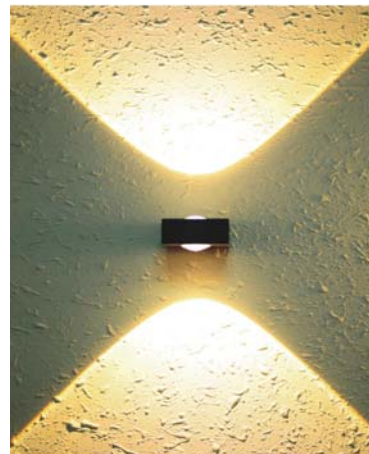

TALA-S2

2400.-

DIA 60x30 mm. D 85 mm.

LED 2x1W 2x85lm

3000K

IP 65

Black

LED Driver Included

Aluminium body