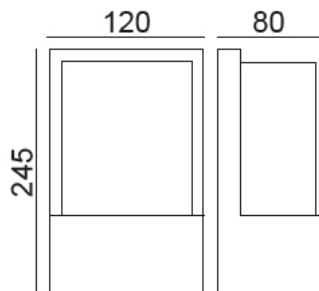

ROCCO

1800.-

DIA 120x245 mm. D 80 mm.

1x E27 MAX. LED 13W

IP 54

Black
Aluminium body
PC diffuser