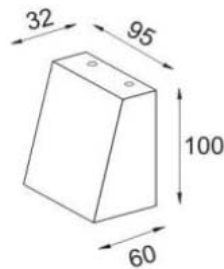

RAMON

3000.-

DIA 95x100 mm. D 60 mm.

LED 3x1W 368lm

3000K **IP 65**

- Black
- LED Driver Included
- Aluminium body
- Clear glass cover