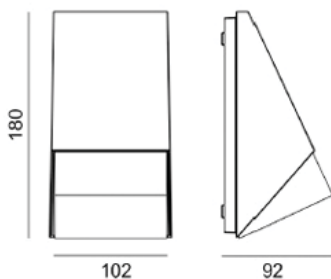

GLATO

2000.-

DIA 102x180 mm. D 92 mm.

1x GU10 MAX. 50W

IP 54

Black

Aluminium body

PC diffuser