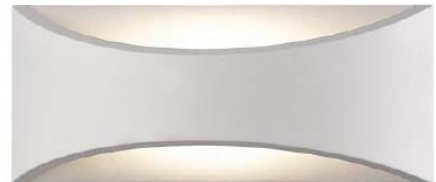

KENNA

2500.-

DIA 90x220 mm. D 80 mm.

LED 6W 375lm

3000K

IP 54

Black
LED Driver Included
Aluminium body