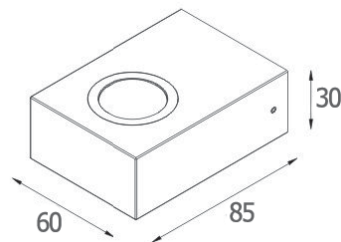

TALA-S1

2000.-

W 30x60 mm. D 85 mm.

LED 1x3W 165lm

3000K

IP 65

Black

LED Driver Included

Aluminium body