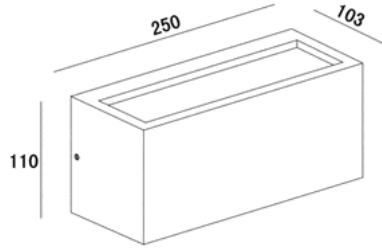

VEGA **2400.-**

DIA 110x250 mm. D 103 mm.

1x E27 MAX. LED 13W

IP 54

- ● Black / Grey
- Aluminium body
- PC diffuser

FOX **2400.-**

DIA 100x250 mm. D 110 mm.

1x E27 MAX. LED 13W

IP 54

- ● Black
- Aluminium body
- PC diffuser