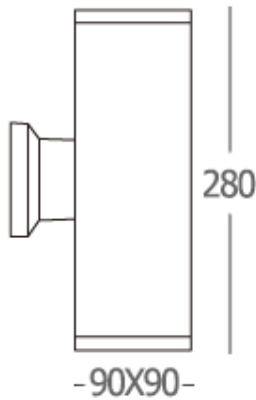

WALL LIGHT

YORK-R1

1150.-

DIA 90 mm. H 170 mm.

1x E27 MAX. LED 13W

IP 65

- ● Black / Grey
- Aluminium body
- Clear glass cover

YORK-R2

1350.-

DIA 90 mm. H 280 mm.

2x E27 MAX. LED 13W

IP 65

- ● Black / Grey
- Aluminium body
- Clear glass cover

WALL LIGHT

YORK-S1

1150.-

DIA 90x90 mm. H 190 mm.

1x E27 MAX. LED 13W

IP 65

- ● Black / Grey
- Aluminium body
- Clear glass cover

YORK-S2

1350.-

DIA 90x90 mm. H 280 mm.

2x E27 MAX. LED 13W

● ● Black / Grey

Aluminium body

Clear glass cover

WALL LIGHT

ALYN-S1

1150.-

DIA 87x87 mm. H 130 mm.

1x GU10 MAX. 50W