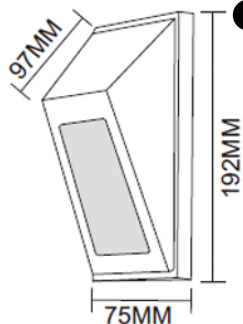

LINA

2000.-

DIA 75x192 mm. D 97 mm.

LED 10W 650lm

3000K

IP 54

Black

Aluminium body

Clear glass cover