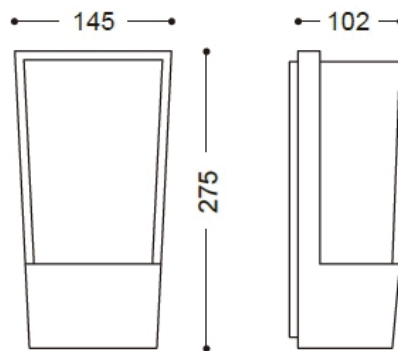

DIA 110x250 mm. D 103 mm.

1x E27 MAX. LED 13W

IP 54

- ● Black / Grey
- Aluminium body
- PC diffuser

RENZO

1800.-

DIA 165x165 mm. D 171 mm.

1x E27 MAX. LED 13W

IP 54

- Black
- Aluminium body
- PC diffuser

WALL LIGHT

ROMA

1650.-

DIA 145x275 mm. D 102 mm.

1x E27 MAX. LED 13W

IP 54

Black

Aluminium body

PC diffuser

RAMSEY

1800.-

DIA 110x281 mm. D 84 mm.

1x E27 MAX. LED 13W

IP 54