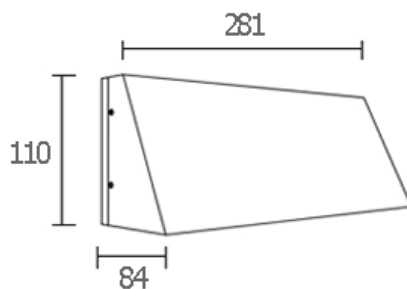

RAMSEY

1800.-

DIA 110x281 mm. D 84 mm.

1x E27 MAX. LED 13W

IP 54

Black

Aluminium body

Frosted glass diffuser