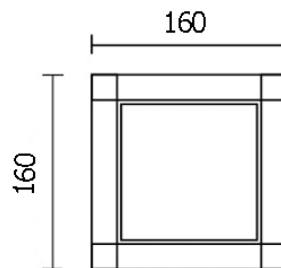

JANIS-S

2000.-

DIA 160x160 mm. D 100 mm.

LED 10W 560lm

3000K

IP 54

Black

LED Driver Included

Aluminium body