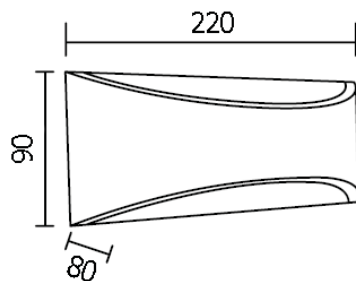

KENNA

2500.-

DIA 90x220 mm. D 80 mm.

LED 6W 375lm

3000K

IP 54

Black
LED Driver Included
Aluminium body