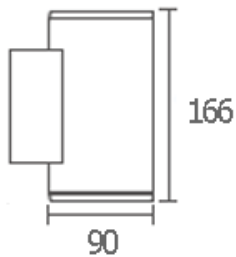

IP 65

- ● Black / Grey
- Aluminium body
- Clear glass cover

WALL LIGHT

ALYN-R1

1150.-

DIA 90 mm. H 133 mm.

1x GU10 MAX. 50W

IP 65

● ● Black / Grey

Aluminium body

Clear glass cover

ALYN-R2

1350.-

DIA 90 mm. H 166 mm.

2x GU10 MAX. 50W

IP 65

● ● Black / Grey

Aluminium body

Clear glass cover

WALL LIGHT

ALYN-S1

1150.-

DIA 87x87 mm. H 130 mm.

1x GU10 MAX. 50W

1000.-

DIA 68x150 mm. D 92 mm.

2x GU10 MAX. 50W

IP 54

Black / Grey

Aluminium body

Clear glass cover

68