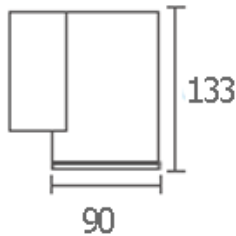

ALYN-R1

1150.-

DIA 90 mm. H 133 mm.

1x GU10 MAX. 50W

IP 65

● ● Black / Grey

Aluminium body

Clear glass cover