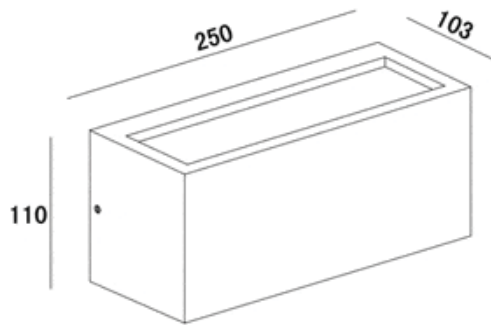

REXTON

1850.-

DIA 110x250 mm. D 103 mm.

1x E27 MAX. LED 13W

IP 54

- ● Black / Grey
- Aluminium body
- PC diffuser

RENZO

1800.-

DIA 165x165 mm. D 171 mm.

1x E27 MAX. LED 13W

IP 54

- Black
- Aluminium body
- PC diffuser