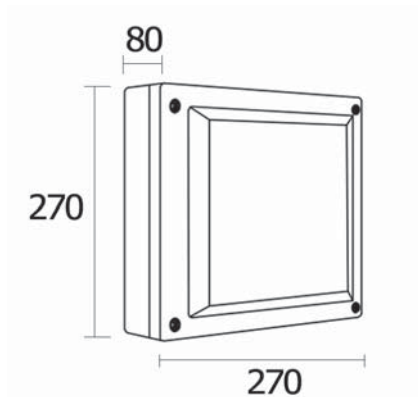

IP 54

- Black
- Aluminium body
- PC diffuser

JACEY-S

1800.-

DIA 270x270 mm D 80 mm.

2x E27 MAX. LED 13W

IP 54

- Black
- Aluminium body
- PC diffuser

WALL LIGHT

LEON-WR

1350.-

DIA 85x162 mm. D 120 mm.

1x E27 MAX. LED 13W

IP 54

Black
Aluminium body
PC diffuser

LEON-WS