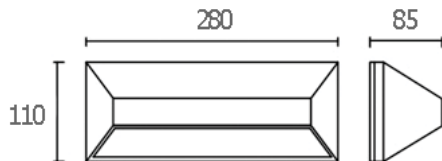

VICK **1800.-**

W 110x280 mm. D 85 mm.

1x E27 MAX. LED 13W

IP 54

- ● Black
- Aluminium body
- PC diffuser