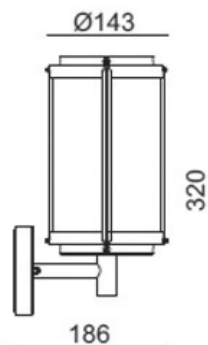

Black
Aluminium body
Frosted glass diffuser

WALL LIGHT

CAMEO

1800.-

DIA 140x260 mm. D 136 mm.

1x E27 MAX. LED 13W

IP 54

Black
Iron body
Clear glass diffuser

DIOR

1800.-

DIA 170x322 mm. D 182 mm.

1x E27 MAX. LED 13W

IP 54

Black
Iron body
Clear glass diffuser

CARTER

2000.-

DIA 143x320 mm. D 186 mm.

1x E27 MAX. LED 13W

IP 54

Black
Aluminium body
Clear glass diffuser

VEGA **2400.-**

DIA 110x250 mm. D 103 mm.

1x E27 MAX. LED 13W

IP 54

DIA 60*170 mm. D 88 mm.

1x GU10 MAX. 50W

IP 54

Black

Aluminium body

Glass cover

WALL LIGHT

REBEL