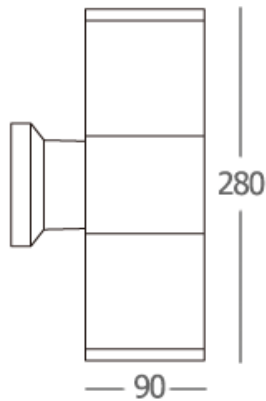

1350.-

DIA 90 mm. H 280 mm.

2x E27 MAX. LED 13W

IP 65

- ● Black / Grey
- Aluminium body
- Clear glass cover

WALL LIGHT

YORK-S1

1150.-

DIA 90x90 mm. H 190 mm.

1x E27 MAX. LED 13W

IP 65

- ● Black / Grey
- Aluminium body
- Clear glass cover

YORK-S2

1350.-

DIA 90x90 mm. H 280 mm.

2x E27 MAX. LED 13W

IP 65

- ● Black / Grey
- Aluminium body
- Clear glass cover

WALL LIGHT

ALYN-R1

1150.-

DIA 90 mm. H 133 mm.

1x GU10 MAX. 50W

IP 65

● ● Black / Grey

Aluminium body

Clear glass cover

WALL LIGHT

ALYN-S1

1150.-

DIA 87x87 mm. H 130 mm.

1x GU10 MAX. 50W