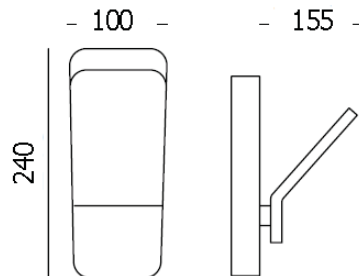

DIA 60*170 mm. D 88 mm.

1x GU10 MAX. 50W

IP 54

Black

Aluminium body

Glass cover

WALL LIGHT

REBEL

2500.-

DIA 80x160 mm. D 70 mm.

LED 6W 600lm

3000K

IP 54

- Black
- LED Driver Included
- Aluminium body
- Adjustable angle

RIVA

2000.-

DIA 100x240 mm. D 155 mm.

LED 6W 600lm

3000K

IP 54

- Black
- LED Driver Included
- Aluminium body

WALL LIGHT

ELLY-1

2000.-

DIA 68x100 mm. D 78 mm.

 LED 6W 490lm

 3000K **IP 54**

- Black
- LED Driver Included
- Aluminium body
- Clear glass cover

ELLY-2

3500.-

DIA 68x160 mm. D 78 mm.

 LED 2x6W 2x490lm