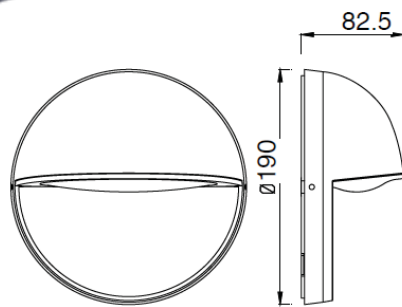

- ● Black / Grey
- LED Driver Included
- Aluminium body
- Clear glass cover

WALL LIGHT

PRIVE

1800.-

DIA 190 mm. D 82.5 mm.

LED 10W 499lm

3000K

IP 54

- Black
- LED Driver Included
- Aluminium body
- Clear glass cover

GRACE

2750.-

DIA 145x240 mm. D 100 mm.

LED 12W 1080lm

3000K

IP 54

- Black
- LED Driver Included
- Aluminium body
- Clear glass cover