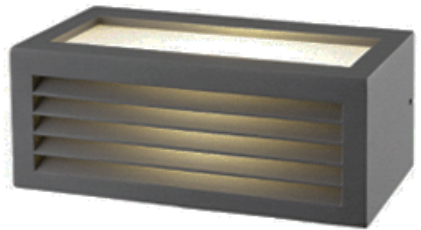

- ● Black / Grey
- Aluminium body
- PC diffuser

FOX **2400.-**

DIA 100x250 mm. D 110 mm.

1x E27 MAX. LED 13W

IP 54

- ● Black
- Aluminium body
- PC diffuser

WALL LIGHT

VICK **1800.-**