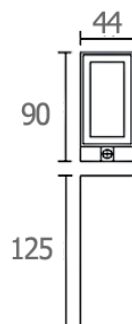

WEE

3000.-

DIA 44x125 mm. D 90 mm.

LED 2x3W 270lm

3000K

IP 54

Black

LED Driver Included

Aluminium body

Clear glass cover