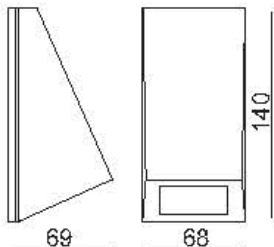

IP 54

Black

Aluminium body

PC diffuser

GLENN

1350.-

DIA 68x140 mm. D 69 mm.

1x GU10 MAX. 50W

IP 54

Black

Aluminium body

Clear glass cover

LINA

2000.-

DIA 75x192 mm. D 97 mm.

LED 10W 650lm