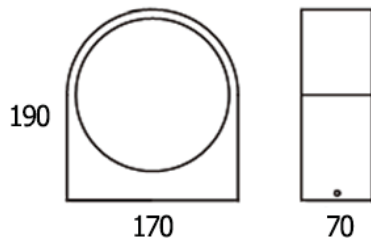

Black
Aluminium body
Frosted glass diffuser

WALL LIGHT

CAMEO

1800.-

DIA 140x260 mm. D 136 mm.

1x E27 MAX. LED 13W

IP 54

Black
Iron body
Clear glass diffuser