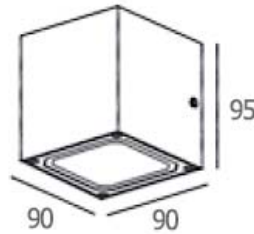

WEBB-G9

1200.-

DIA 90x95 mm. D 90 mm.

1x G9 MAX. 40W

IP 54

Black / Grey

Aluminium body

Clear glass cover