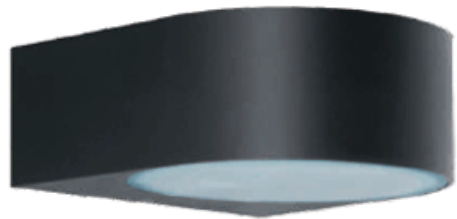

Black
Aluminium body
Frosted glass diffuser

WALL LIGHT

CAMEO

1800.-

DIA 140x260 mm. D 136 mm.

1x E27 MAX. LED 13W

IP 54

Black
Iron body
Clear glass diffuser