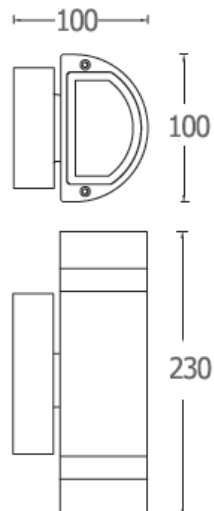

1000.-

DIA 68x150 mm. D 92 mm.

2x GU10 MAX. 50W

IP 54

Black / Grey

Aluminium body

Clear glass cover

68

150

92

WALL LIGHT

WATT-R1

800.-

DIA 65x78 mm. D 95 mm.

1x GU10 MAX. 50W

IP 54

1800.-

DIA 100x230 mm. D 1000 mm.

2x GU10 MAX. 50W

IP 54

Black

Aluminium body

WALL LIGHT

MIND

1000.-

DIA 95x65 mm. H 95 mm.

1x GU10 MAX. 50W

IP 54

Black

Aluminium body

Clear glass cover

WALL LIGHT