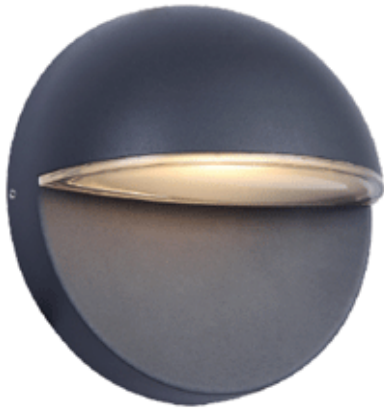

● ● Black / Grey

Aluminium body

Clear glass cover

WALL LIGHT

ALYN-S1

1150.-

DIA 87x87 mm. H 130 mm.

1x GU10 MAX. 50W

1x GU10 MAX. 50W

IP 54

Black / Grey

Aluminium body

Clear glass cover

68

81

WATT-S2

 **LED 3x1W 368lm**

 3000K **IP 65**

- Black
- LED Driver Included
- Aluminium body
- Clear glass cover

VERON

2000.-

DIA 65x88 mm. D 40 mm.

 **LED 1x3W 270lm**

 3000K **IP 54**

- ● Black / Grey
- LED Driver Included
- Aluminium body
- Clear glass cover

WALL LIGHT

PRIVE

1800.-

DIA 190 mm. D 82.5 mm.

LED 10W 499lm

3000K

IP 54