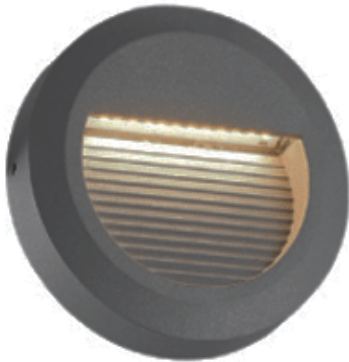

3000K

IP 54

Black

Aluminium body

Clear glass cover

WALL LIGHT

GALLY-R

1000.-