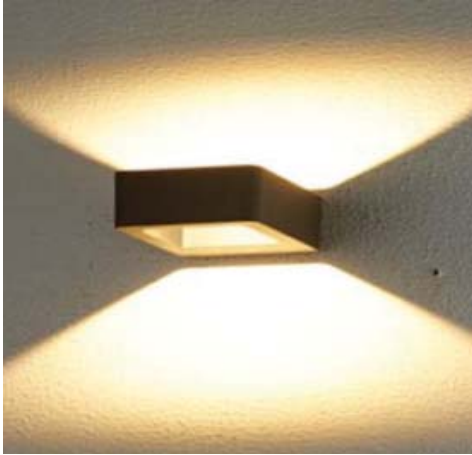

SCOTT **2150.-**

DIA 45x120 mm. D 145 mm.

LED 6W 268lm

3000K

- Black
- LED Driver Included
- Aluminium body

SAM **2000.-**

DIA 100x100 mm. D 100 mm.

LED 2x3W 430lm

3000K

- Black
- LED Driver Included
- Aluminium body