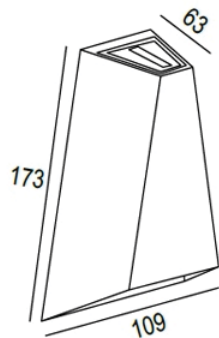

1000.-

DIA 68x150 mm. D 92 mm.

2x GU10 MAX. 50W

IP 54

Black / Grey

Aluminium body

Clear glass cover

68

1800.-

DIA 100x230 mm. D 1000 mm.

2x GU10 MAX. 50W

IP 54

Black

Aluminium body

WALL LIGHT

MIND

1000.-

DIA 95x65 mm. H 95 mm.

1x GU10 MAX. 50W

IP 54

Black

Aluminium body

Clear glass cover

WALL LIGHT

IP 54

Black / Grey

LED Driver Included

Aluminium body

Clear glass cover

WEE

3000.-

DIA 44x125 mm. D 90 mm.