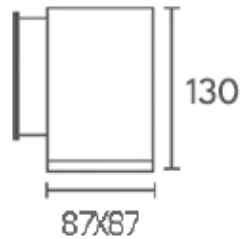

● ● Black / Grey

Aluminium body

Clear glass cover

WALL LIGHT

ALYN-S1

1150.-

DIA 87x87 mm. H 130 mm.

1x GU10 MAX. 50W

IP 65

● ● Black / Grey

Aluminium body

Clear glass cover

ALYN-S2

1350.-

DIA 87x87 mm. H 160 mm.

2x GU10 MAX. 50W

IP 65

● ● Black / Grey

Aluminium body

Clear glass cover

WALL LIGHT

WATT-S1

800.-

DIA 81x68 mm. D 92 mm.

1000.-

DIA 68x150 mm. D 92 mm.

2x GU10 MAX. 50W

IP 54

Black / Grey

Aluminium body

Clear glass cover

68