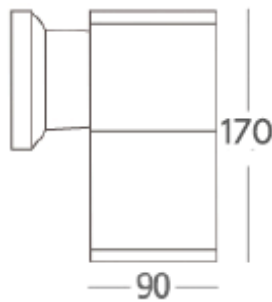

WALL LIGHT

YORK-R1

1150.-

DIA 90 mm. H 170 mm.

1x E27 MAX. LED 13W

IP 65

- ● Black / Grey
- Aluminium body
- Clear glass cover

YORK-R2

1350.-

DIA 90 mm. H 280 mm.

2x E27 MAX. LED 13W

IP 65

- ● Black / Grey
- Aluminium body
- Clear glass cover

WALL LIGHT

YORK-S1

1150.-

DIA 90x90 mm. H 190 mm.

1x E27 MAX. LED 13W

IP 65

- ● Black / Grey
- Aluminium body
- Clear glass cover

YORK-S2

1350.-

DIA 90x90 mm. H 280 mm.

2x E27 MAX. LED 13W

1000.-

DIA 68x150 mm. D 92 mm.

2x GU10 MAX. 50W

IP 54

Black / Grey

Aluminium body

Clear glass cover

68