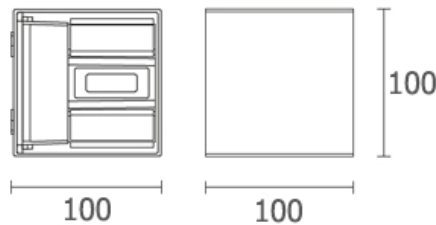

SCOTT **2150.-**

DIA 45x120 mm. D 145 mm.

LED 6W 268lm

3000K

- Black
- LED Driver Included
- Aluminium body

SAM **2000.-**

DIA 100x100 mm. D 100 mm.

LED 2x3W 430lm

3000K

- Black
- LED Driver Included
- Aluminium body

WALL LIGHT