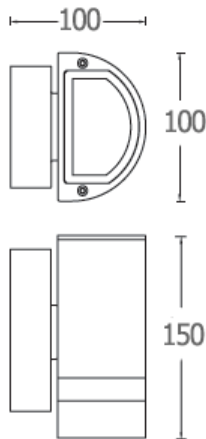

FENIX-S1

1500.-

DIA 100x150 mm. D 100 mm.

1x GU10 MAX. 50W

IP 54

Black

Aluminium body