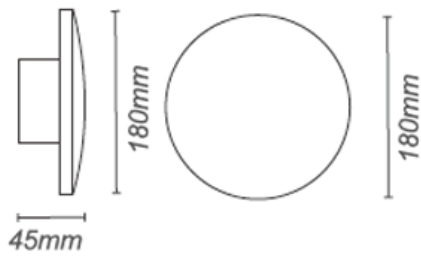

PIMM **3500.-**

DIA 180 mm. D 45 mm.

LED 9W 325lm
3000K **IP 54**

● Black
Aluminium body

ZEAL **1500.-**

DIA 150x180 mm. D 83 mm.

LED 12W 880lm
3000K **IP 54**

● Black
Aluminium body
PC diffuser