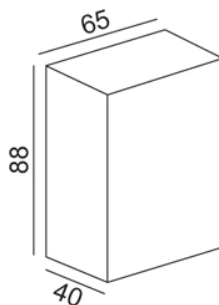

 **LED 3x1W 368lm**

 3000K **IP 65**

- Black
- LED Driver Included
- Aluminium body
- Clear glass cover

VERON

2000.-

DIA 65x88 mm. D 40 mm.

 **LED 1x3W 270lm**

 3000K **IP 54**

- ● Black / Grey
- LED Driver Included
- Aluminium body
- Clear glass cover

WALL LIGHT

PRIVE

1800.-

DIA 190 mm. D 82.5 mm.

LED 10W 499lm

3000K

IP 54