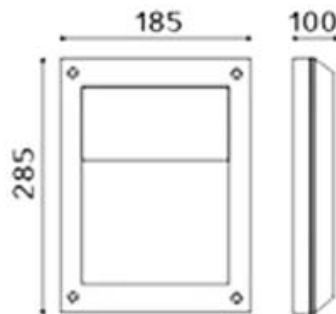

IP 54

Black
Aluminium body
PC diffuser

RIO

1500.-

DIA 120x350 mm. D 120 mm.

1x E27 MAX. LED 13W

Black
Aluminium body
PC diffuser

WALL LIGHT

RITA

1500.-

DIA 185x285 mm. D 100 mm.

1x E27 MAX. LED 13W

IP 54

- Black
- Aluminium body
- PC diffuser

RISTON

1500.-

DIA 185x280 mm. D 100 mm.

1x E27 MAX. LED 13W

IP 54

- Black
- Aluminium body
- PC diffuser

WALL LIGHT

RANDI

1500.-

DIA 120x249 mm. H 135 mm.