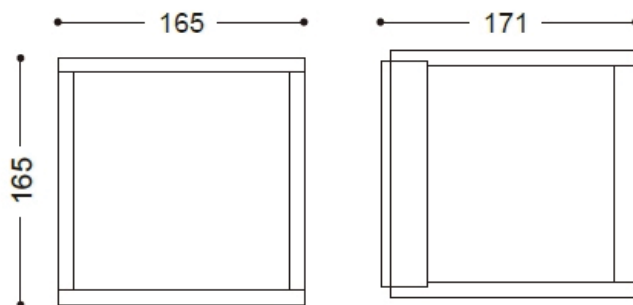

REXTON

1850.-

DIA 110x250 mm. D 103 mm.

1x E27 MAX. LED 13W

IP 54

- ● Black / Grey
- Aluminium body
- PC diffuser

RENZO

1800.-

DIA 165x165 mm. D 171 mm.

1x E27 MAX. LED 13W

IP 54

- Black
- Aluminium body
- PC diffuser

WALL LIGHT