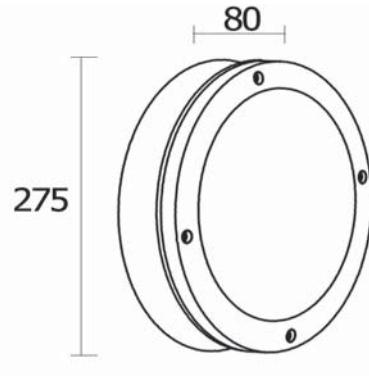

DIA 143x320 mm. D 186 mm.

1x E27 MAX. LED 13W

IP 54

Black
Aluminium body
Clear glass diffuser

VEGA **2400.-**

DIA 110x250 mm. D 103 mm.

1x E27 MAX. LED 13W

IP 54

W 110x280 mm. D 85 mm.

1x E27 MAX. LED 13W

IP 54

- ● Black
- Aluminium body
- PC diffuser

JACEY-R

1800.-

DIA 275 mm. D 80 mm.

2x E27 MAX. LED 13W

IP 54

- Black
- Aluminium body
- PC diffuser

JACEY-S

1800.-

DIA 270x270 mm D 80 mm.

2x E27 MAX. LED 13W

IP 54

- Black
- Aluminium body
- PC diffuser

DIA 60*170 mm. D 88 mm.

1x GU10 MAX. 50W

IP 54

Black

Aluminium body

Glass cover

WALL LIGHT

REBEL