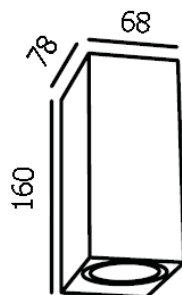

ELLY-2

3500.-

DIA 68x160 mm. D 78 mm.

LED 2x6W 2x490lm

3000K **IP 54**

- Black
- LED Driver Included
- Aluminium body
- Clear glass cover