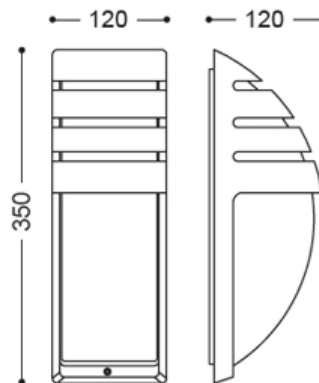

1000.-

DIA 68x150 mm. D 92 mm.

2x GU10 MAX. 50W

IP 54

Black / Grey

Aluminium body

Clear glass cover

68

IP 54

Black
Aluminium body
PC diffuser

RIO

1500.-

DIA 120x350 mm. D 120 mm.

1x E27 MAX. LED 13W

Black
Aluminium body
PC diffuser

WALL LIGHT