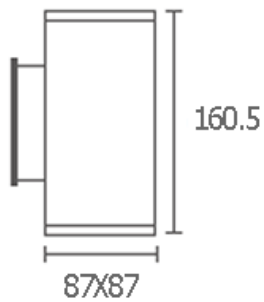

● ● Black / Grey

Aluminium body

Clear glass cover

WALL LIGHT

ALYN-S1

1150.-

DIA 87x87 mm. H 130 mm.

1x GU10 MAX. 50W

IP 65

● ● Black / Grey

Aluminium body

Clear glass cover

ALYN-S2

1350.-

DIA 87x87 mm. H 160 mm.

2x GU10 MAX. 50W

IP 65

● ● Black / Grey

Aluminium body

Clear glass cover

WALL LIGHT

WATT-S1

800.-

DIA 81x68 mm. D 92 mm.

1000.-

DIA 68x150 mm. D 92 mm.

2x GU10 MAX. 50W

IP 54

Black / Grey

Aluminium body

Clear glass cover

68