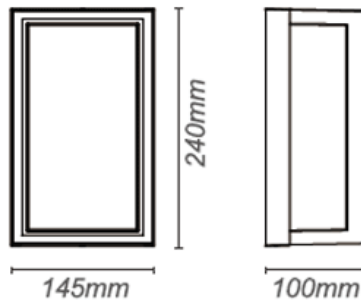

DIA 90x90 mm. H 190 mm.

1x E27 MAX. LED 13W

IP 65

- ● Black / Grey
- Aluminium body
- Clear glass cover

YORK-S2

1350.-

DIA 90x90 mm. H 280 mm.

2x E27 MAX. LED 13W

- ● Black / Grey
- LED Driver Included
- Aluminium body
- Clear glass cover

WALL LIGHT

PRIVE

1800.-

DIA 190 mm. D 82.5 mm.

LED 10W 499lm

3000K

IP 54

- Black
- LED Driver Included
- Aluminium body
- Clear glass cover

GRACE

2750.-

DIA 145x240 mm. D 100 mm.

LED 12W 1080lm

3000K

IP 54

- Black
- LED Driver Included
- Aluminium body
- Clear glass cover

WALL LIGHT

EVA

2000.-

DIA 80x105 mm. D 100 mm.

LED 5W 400lm

3000K

IP 54

Black
LED Driver Included
Aluminium body