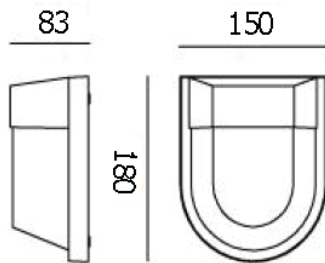

● ● Black / Grey

Aluminium body

Clear glass cover

WALL LIGHT

ALYN-S1

1150.-

DIA 87x87 mm. H 130 mm.

1x GU10 MAX. 50W

LED 9W 325lm
3000K **IP 54**

● Black
Aluminium body

ZEAL **1500.-**

DIA 150x180 mm. D 83 mm.

LED 12W 880lm
3000K **IP 54**

● Black
Aluminium body
PC diffuser

REXTON

1850.-

DIA 110x250 mm. D 103 mm.

1x E27 MAX. LED 13W

IP 54

- ● Black / Grey
- Aluminium body
- PC diffuser

RENZO

1800.-

DIA 165x165 mm. D 171 mm.

1x E27 MAX. LED 13W