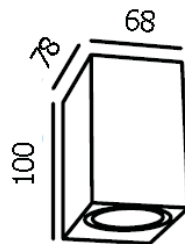

DIA 100x240 mm. D 155 mm.

LED 6W 600lm

3000K

IP 54

- Black
- LED Driver Included
- Aluminium body

WALL LIGHT

ELLY-1

2000.-

DIA 68x100 mm. D 78 mm.

 LED 6W 490lm

 3000K **IP 54**

- Black
- LED Driver Included
- Aluminium body
- Clear glass cover

ELLY-2

3500.-

DIA 68x160 mm. D 78 mm.

 LED 2x6W 2x490lm