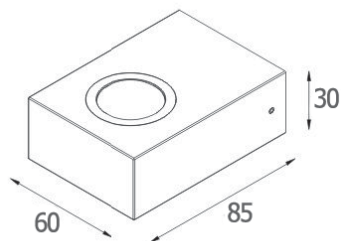

TALA-S2

2400.-

DIA 60x30 mm. D 85 mm.

LED 2x1W 2x85lm

3000K

IP 65

Black

LED Driver Included

Aluminium body