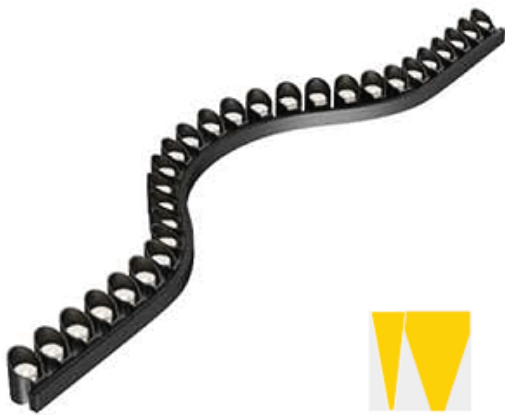

FITT

12000.-

DIA : 1200 X Ø37.5 X 55 mm.

LED 24V 45W
20°x40° 3000K

IP 66

Black
Aluminium body