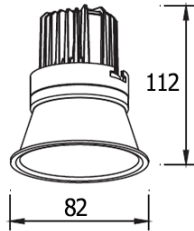

LUCAS-RS 7W

1200.-

DIA 82 mm. H 92 mm.

CREE CHIP LED 7W 577lm

3000K, 4000K
Matt white trim

IP 20

Fixed
Aluminium Body
Driver included
Non-Dim
Dimmable (0-10V/ Triac) Optional

LUCAS-RM 12W

1650.-

DIA 108 mm. H 130 mm.

CREE CHIP LED 12W 920lm

3000K, 4000K
Matt white trim

IP 20

Fixed
Aluminium Body
Driver included
Non-Dim
Dimmable (0-10V/ Triac) Optional

LUCAS-RL 18W

2500.-

DIA 133 mm. H 160 mm.

CREE CHIP LED 18W 1393lm

3000K, 4000K
Matt white trim

IP 20

Fixed
Aluminium Body
Driver included
Non-Dim
Dimmable (0-10V/ Triac) Optional