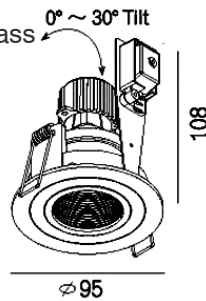

## HYBRID-RM

600.-

DIA 95 mm. H 108 mm.

MR16x1/ GU10  
Sand white trim

IP 20

- Fully adjustable
- Black reflector (anti glare)
- Accessories : Honeycomb, Frosted glass
- Clear glass