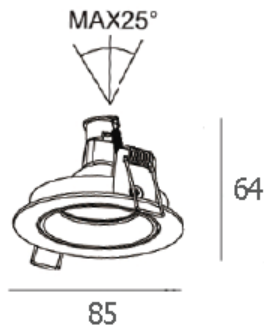

## JANEN-D

500.-

DIA 85 mm. H 64 mm.

MR16x1/ GU10/ LED Module  
Matt white trim

IP 20

Adjustable  
Matt black reflector  
Accessories : Honeycomb, Frosted glass  
Clear glass

DOWNLIGHT

## PELE-R

500.-

DIA 85 mm. H 30 mm.

 MR16x1/ GU10/ LED Module  
 Matt white/ Matt black trim

**IP 20**

 Fully adjustable