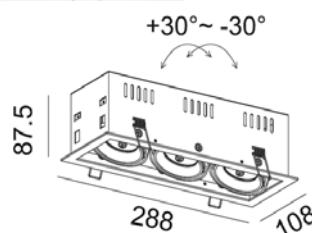

## TRIM-S3 MR16

1950.-

DIA 108x288 mm. H 87.5 mm.

MR16x3/ LED Module  
Sand white/ Sand black trim  
Sand black ring

Fully adjustable  
Accessories : Honeycomb, Frosted glass  
Clear glass.