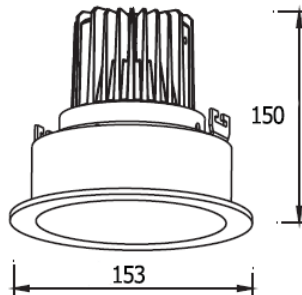

## MARA-RL 18W

3000.-

DIA 153 mm. H 150 mm.

**CREE CHIP LED 18W 1403lm**

3000K, 4000K  
Matt white trim

**IP 20**

- Adjustable
- Aluminium Body
- Driver included
- Non-Dim
- Dimmable (0-10V/ Triac) Optional