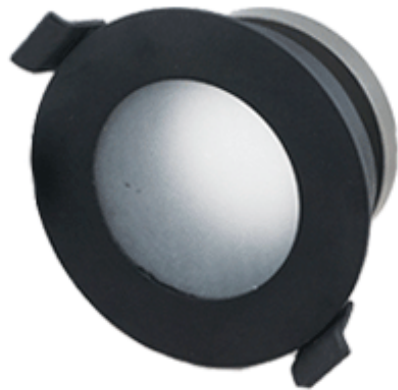

## FOGG-BK

500.-

DIA 85 mm. H 45 mm.

 MR16x1/ GU10/ LED Module  
 Matt black trim

**IP 44**

-  Fixed
- Frosted glass cover

DOWNLIGHT