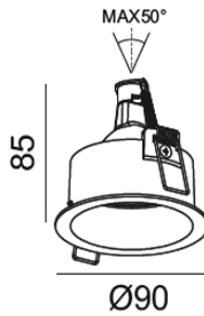

## DEPT-R

600.-

DIA 90 mm. H 85 mm.

MR16x1/ GU10/ LED Module  
Sand white trim

IP 20

- Fully adjustable  
Accessories : Honeycomb, Frosted glass  
Clear glass