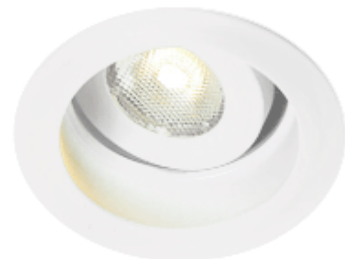

MINI 3W

750.-

DIA 52 mm. H 25 mm.

CREE CHIP LED 3W 260lm

3000K, 4000K, 6000K

Matt white/ Matt black/ Silver

Adjustable
Aluminium Body

Driver included

Non-Dim

Dimmable (0-10V/ Triac) Optional

IP 20

MINI-D 3W

1000.-

DIA 52 mm. H 35 mm.

LED COB 3W 260lm

3000K, 4000K

Sand white/ Sand black trim

Adjustable
Aluminium Body

Driver included

Non-Dim

Dimmable (0-10V/ Triac) Optional

IP 20