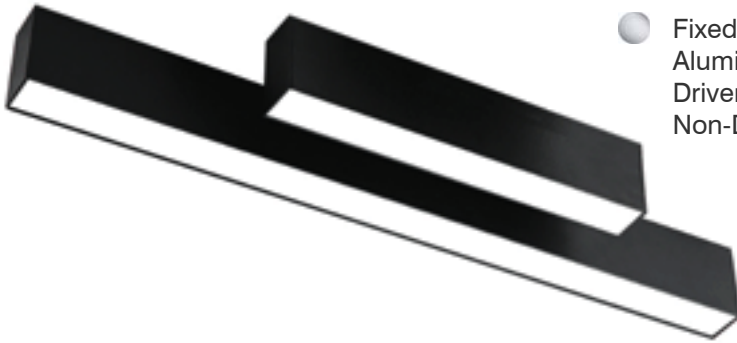

BENITO-M

1500.-

DIA 33x60 mm. L 270 mm.

LED SMD 10W 890lm

3000K, 4000K
Matt white/ matt black

IP 20

Fixed
Aluminium Body
Driver included
Non-Dim