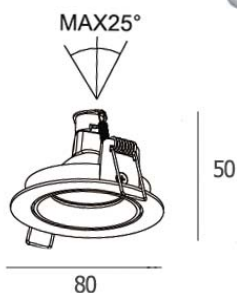

DIA 80 mm. H 50 mm.

MR16x1/ GU10/ LED Module  
Matt white trim

**IP 20**

- Adjustable  
Matt white reflector  
Accessories : Honeycomb, Frosted glass  
Clear glass

**EZY-RB****390.-**

DIA 80 mm. H 50 mm.

MR16x1/ GU10/ LED Module  
Matt white trim

**IP 20**

- Adjustable  
Matt silver reflector  
Accessories : Honeycomb, Frosted glass  
Clear glass

**EZY-RC****390.-**

DIA 80 mm. H 50 mm.

MR16x1/ GU10/ LED Module  
Matt white trim

**IP 20**

- Adjustable  
Shiny reflector  
Accessories : Honeycomb, Frosted glass  
Clear glass