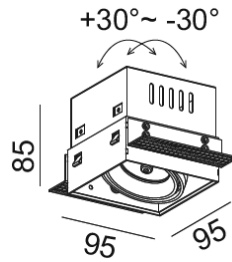

## TRIMLESS-S1

950.-

DIA 95x95 mm. H 85 mm.

MR16x1/ LED Module  
Sand white/ Sand black

IP 20

Trimless style  
Fully adjustable  
Accessories : Honeycomb, Frosted glass  
Clear glass