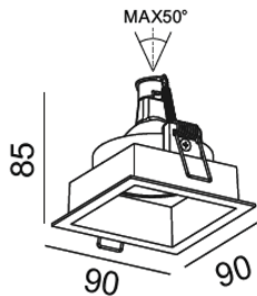

## DEPT-S

600.-

DIA 90x90 mm. H 85 mm.

MR16x1/ GU10/ LED Module  
Sand white trim

IP 20

- Fully adjustable  
Accessories : Honeycomb, Frosted glass  
Clear glass

DOWNLIGHT