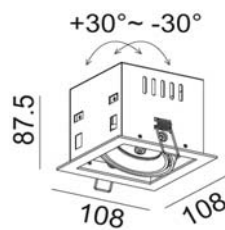

TRIM-S1 MR16

800.-