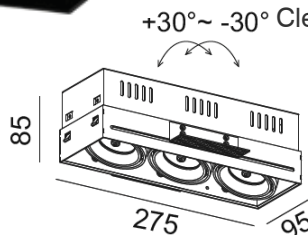

## TRIMLESS-S3

2250.-

DIA 95x275 mm. H 85 mm.

MR16x3/ LED Module  
Sand white/ Sand black trim

IP 20

Trimless style  
Fully adjustable  
Accessories : Honeycomb, Frosted glass  
Clear glass

DOWNLIGHT