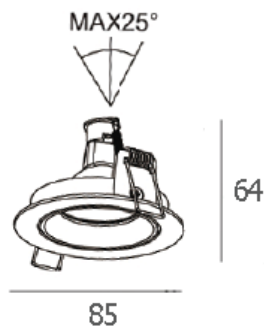

## JANEN-C

500.-

DIA 85 mm. H 64 mm.

MR16x1/ GU10/ LED Module  
Matt white trim

IP 20

Adjustable  
Mirror reflector

Accessories : Honeycomb, Frosted glass  
Clear glass