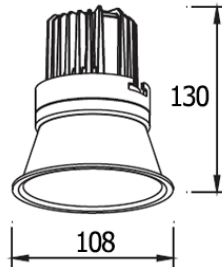

## LUCAS-RM 12W

1650.-

DIA 108 mm. H 130 mm.

**CREE CHIP LED 12W 920lm**

3000K, 4000K  
Matt white trim

**IP 20**

Fixed  
Aluminium Body  
Driver included  
Non-Dim  
Dimmable (0-10V/ Triac) Optional