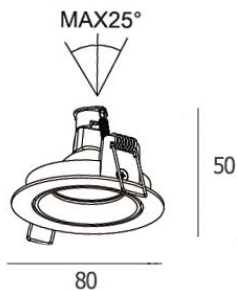

## HYBRID-SM

600.-

DIA 95x95 mm. H 108 mm.

MR16x1/ GU10  
Sand white trim

IP 20

- Fully adjustable
- Black reflector (anti glare)
- Accessories : Honeycomb, Frosted glass
- Clear glass

DOWNLIGHT

**EZY-RA****390.-**

DIA 80 mm. H 50 mm.

MR16x1/ GU10/ LED Module  
Matt white trim

**IP 20**

- Adjustable  
Matt white reflector  
Accessories : Honeycomb, Frosted glass  
Clear glass

**EZY-RB****390.-**

DIA 80 mm. H 50 mm.

MR16x1/ GU10/ LED Module  
Matt white trim