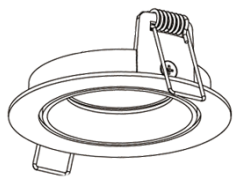

110

ECON-A

350.-

DIA 110 mm. H 50 mm.

MR16x1/ GU10/ LED Module
Matt white trim

IP 20

Fixed
Matt white reflector
Accessories : Honeycomb, Frosted glass
Clear glass

50

ECON-B

350.-

DIA 110 mm. H 50 mm.

MR16x1/ GU10/ LED Module
Matt white trim

IP 20

Fixed
Matt silver reflector
Accessories : Honeycomb, Frosted glass
Clear glass

110

50

ECON-C

350.-

DIA 110 mm. H 50 mm.

MR16x1/ GU10/ LED Module
Matt white trim

IP 20

Fixed
Shiny reflector
Accessories : Honeycomb, Frosted glass
Clear glass

50

110