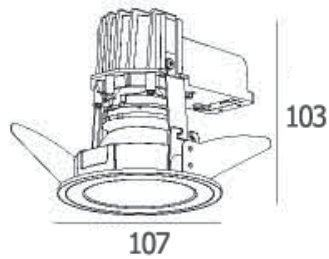

WINK-B

600.-

DIA 107 mm. H 103 mm.

MR16x1
Matt white trim

IP 20

Fixed
Shiny reflector