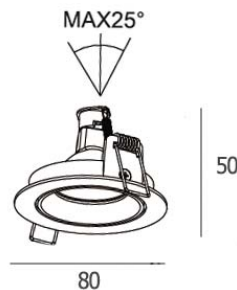

## EZY-RE

390.-

DIA 80 mm. H 50 mm.

MR16x1/ GU10/ LED Module  
Matt black trim

IP 20

- Adjustable
- Matt black reflector
- Accessories : Honeycomb, Frosted glass
- Clear glass