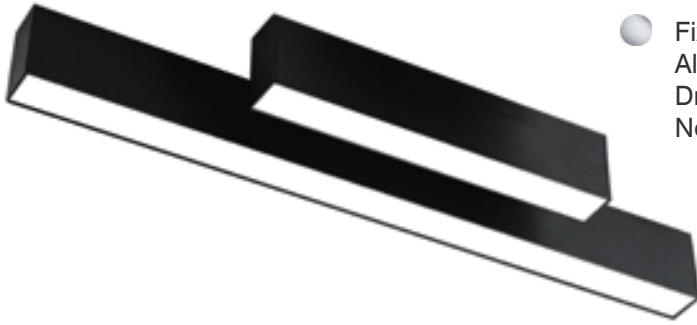

BENITO-M

1500.-

DIA 33x60 mm. L 270 mm.

LED SMD 10W 890lm

3000K, 4000K

Matt white/ matt black

IP 20

Fixed

Aluminium Body

Driver included

Non-Dim