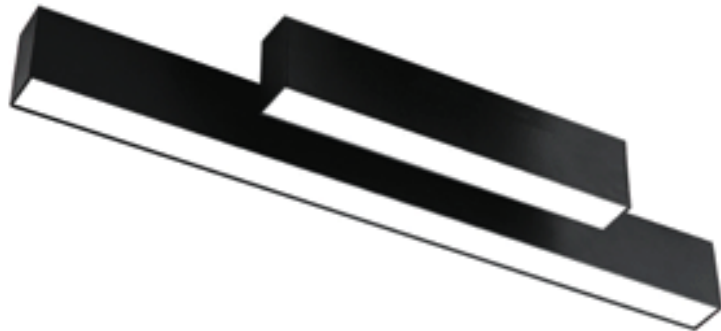

Aluminium Body

Driver included

Non-Dim

LED DOWNLIGHT

***DOWNLIGHT E27***