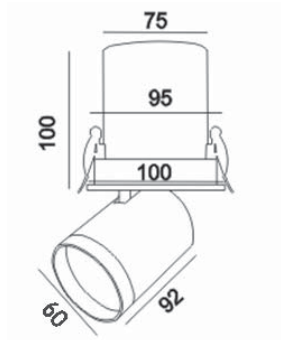

DENN

500.-

DIA 90 mm. H 59 mm.

MR16x1/ GU10/ LED Module
Sand white/ Sand black trim

IP 20

- Adjustable
- Accessories : Honeycomb, Frosted glass
  Clear glass

PULLER

1000.-

DIA 100 mm. H 100 mm.

GU10x1
Sand white/ Sand black

IP 20

- Fully adjustable