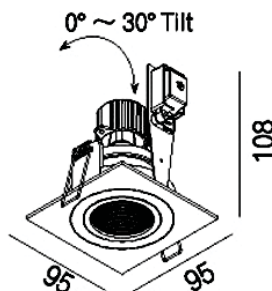

HYBRID-SM

600.-

DIA 95x95 mm. H 108 mm.

MR16x1/ GU10
Sand white trim

IP 20

- Fully adjustable
- Black reflector (anti glare)
- Accessories : Honeycomb, Frosted glass
- Clear glass