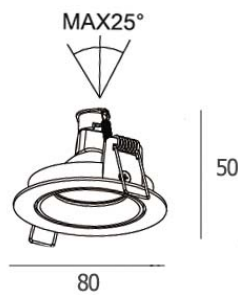

## EZY-RD

390.-

DIA 80 mm. H 50 mm.

MR16x1/ GU10/ LED Module  
Matt white trim

IP 20

- Adjustable
- Matt black reflector
- Accessories : Honeycomb, Frosted glass
- Clear glass