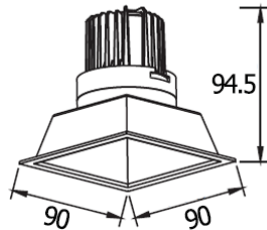

## LUCAS-SS 7W

1200.-

DIA 90x90 mm. H 94.5 mm.

**CREE CHIP LED 7W 577lm**

3000K, 4000K  
Matt white trim

**IP 20**

- Fixed
- Aluminium Body
- Driver included
- Non-Dim
- Dimmable (0-10V/ Triac) Optional