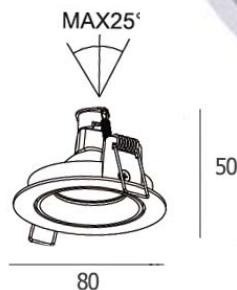

EZY-RB

390.-

DIA 80 mm. H 50 mm.

MR16x1/ GU10/ LED Module
Matt white trim

IP 20

- Adjustable
  Matt silver reflector
  Accessories : Honeycomb, Frosted glass
  Clear glass

EZY-RC

390.-

DIA 80 mm. H 50 mm.

MR16x1/ GU10/ LED Module
Matt white trim

IP 20

- Adjustable
  Shiny reflector
  Accessories : Honeycomb, Frosted glass
  Clear glass