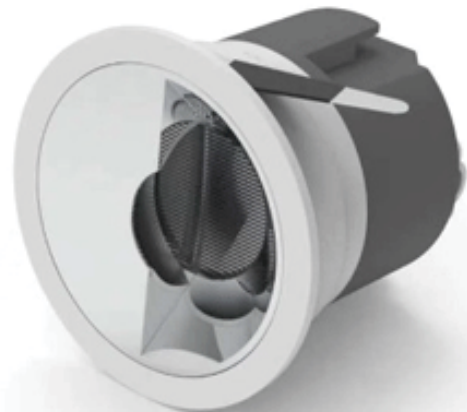

PITT-S 12W

1500.-

DIA 85 mm. H 73 mm.

LED COB 12W 1026lm

3000K, 4000K

Matt white trim

IP 20

Fixed

Wall washer downlight

Aluminium Body

Driver included

Non-Dim

Dimmable (0-10V/ Triac) Optional

PITT-M 20W

2000.-

DIA 105 mm. H 97 mm.

LED COB 20W 1710lm

3000K, 4000K

Matt white trim

IP 20

Fixed

Wall washer downlight

Aluminium Body

Driver included

Non-Dim

Dimmable (0-10V/ Triac) Optional