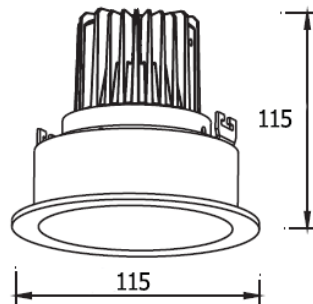

## MARA-RM 12W

2000.-

DIA 115 mm. H 115 mm.

**CREE CHIP LED 12W 920lm**

3000K, 4000K  
Matt white trim

**IP 20**

- Adjustable
- Aluminium Body
- Driver included
- Non-Dim
- Dimmable (0-10V/ Triac) Optional