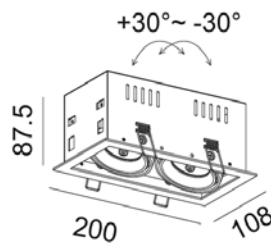

## TRIM-S2 MR16

1450.-

DIA 108x200 mm. H 87.5 mm.

MR16x2/ LED Module  
Sand white/ Sand black trim  
Sand black ring

Fully adjustable  
Accessories : Honeycomb, Frosted glass  
Clear glass.