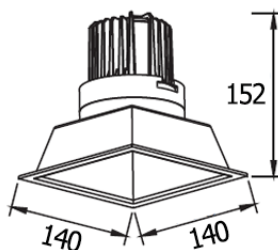

## LUCAS-SL 18W

2500.-

DIA 140x140 mm. H 152 mm.

**CREE CHIP LED 18W 1430lm**

3000K, 4000K  
Matt white trim

**IP 20**

- Fixed
- Aluminium Body
- Driver included
- Non-Dim
- Dimmable (0-10V/ Triac) Optional