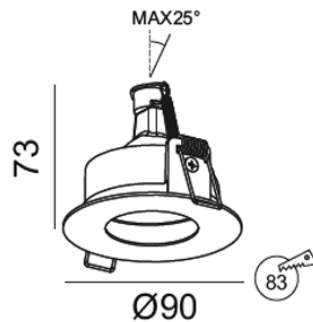

## NOVA-B

600.-

DIA 90 mm. H 73 mm.

MR16x1/ GU10  
Sand white trim

IP 20

- Fixed
- Accessories : Honeycomb, Frosted glass  
Clear glass

DOWNLIGHT