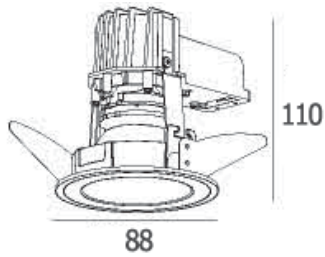

TOMI-A

600.-

DIA 88 mm. H 110 mm.

MR16x1
Sand white trim

IP 20

Adjustable
Matt white reflector