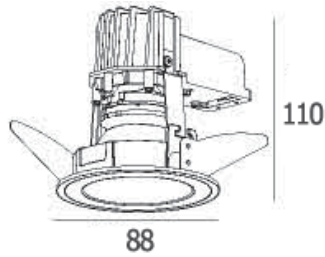

TOMI-C

600.-

DIA 88 mm. H 110 mm.

MR16x1
 Sand white trim

IP 44

Adjustable
Frosted glass cover