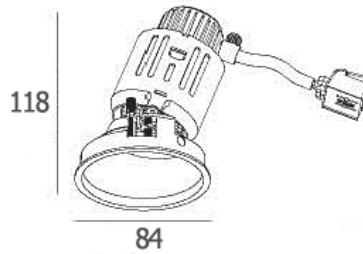

NAMI-A

900.-

DIA 84 mm. H 118 mm.

MR16x1
Sand white trim

IP 20

Adjustable
Matt silver reflector