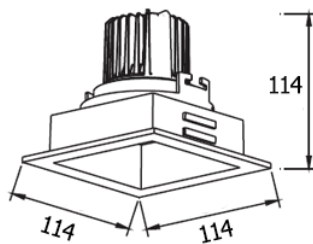

## MARA-SM 12W

2000.-

DIA 114x114 mm. H 114 mm.

**CREE CHIP LED 12W 920lm**

3000K, 4000K  
Matt white trim

**IP 20**

- Adjustable
- Aluminium Body
- Driver included
- Non-Dim
- Dimmable (0-10V/ Triac) Optional