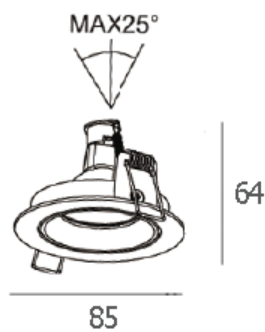

## JANEN-A

500.-

DIA 85 mm. H 64 mm.

MR16x1/ GU10/ LED Module  
Matt white trim

IP 20

Adjustable  
Matt white reflector

Accessories : Honeycomb, Frosted glass  
Clear glass