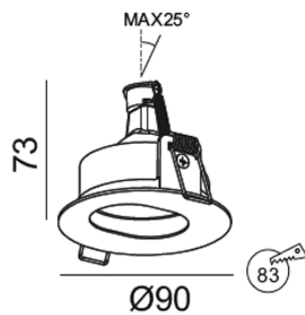

## NOVA-A

600.-

DIA 90 mm. H 73 mm.

MR16x1/ GU10  
Sand white trim

IP 20

- Adjustable
- Accessories : Honeycomb, Frosted glass  
Clear glass