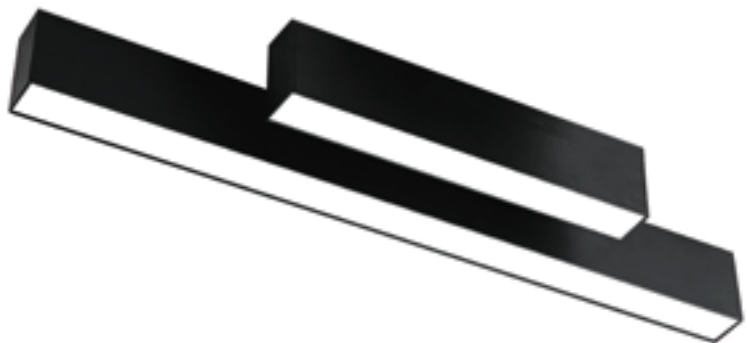

BENITO-L

2500.-

DIA 33x60 mm. L 535 mm.

LED SMD 20W 1780lm

3000K, 4000K
Matt white/ matt black

IP 20

Fixed
Aluminium Body
Driver included
Non-Dim