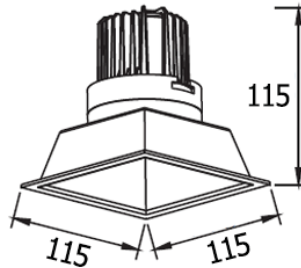

## LUCAS-SM 12W

1650.-

DIA 115x115 mm. H 115 mm.

**CREE CHIP LED 12W 920lm**

3000K, 4000K  
Matt white trim

**IP 20**

- Fixed
- Aluminium Body
- Driver included
- Non-Dim
- Dimmable (0-10V/ Triac) Optional