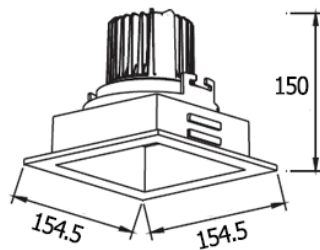

## MARA-SL 18W

3000.-

DIA 154.5x154.5 mm. H 150 mm.

**CREE CHIP LED 18W 1403lm**

3000K, 4000K  
Matt white trim

**IP 20**

- Adjustable
- Aluminium Body
- Driver included
- Non-Dim
- Dimmable (0-10V/ Triac) Optional