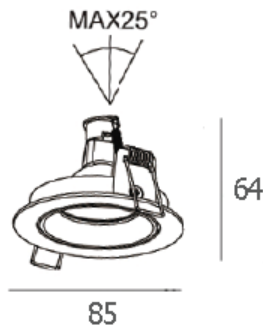

## JANEN-B

500.-

DIA 85 mm. H 64 mm.

MR16x1/ GU10/ LED Module  
Matt white trim

IP 20

Adjustable  
Black mirror reflector

Accessories : Honeycomb, Frosted glass  
Clear glass