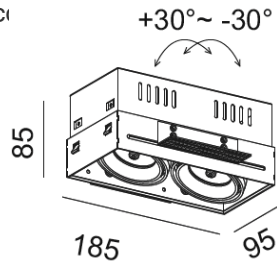

## TRIMLESS-S2

1650.-

DIA 95x185 mm. H 85 mm.

MR16x2/ LED Module  
Sand white/ Sand black

IP 20

Trimless style  
Fully adjustable  
Accessories : Honeycomb  
Clear glass