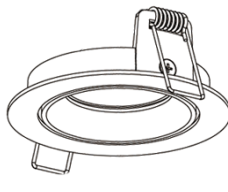

## ECON-B

350.-

DIA 110 mm. H 50 mm.

MR16x1/ GU10/ LED Module  
Matt white trim

IP 20

Fixed  
Matt silver reflector  
Accessories : Honeycomb, Frosted glass  
Clear glass

110

50