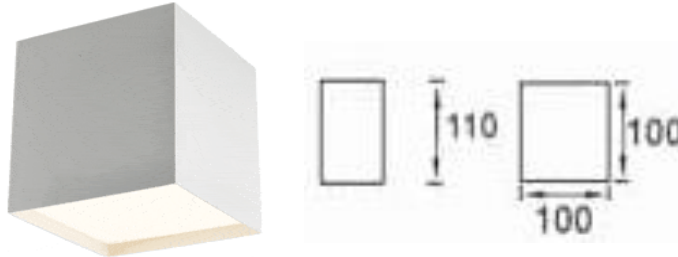

### Fixture Specification

**Product Code :** ARK-S

**Description :** Aluminum housing.  
Matt white powder coating.  
Fixed downlight.  
Surface mounted downlight.  
Available in white.

**Dimemision :** W: 100 mm. \*L: 100 mm. \*H: 110 mm.