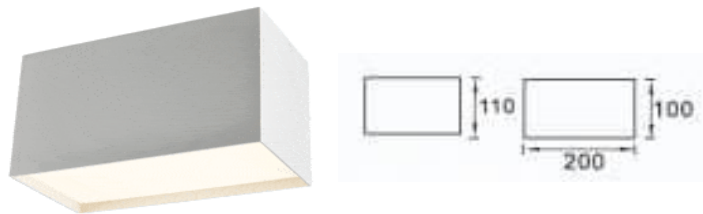

Fixture Specification

Product Code : ARK-M

Description : Aluminum housing.
Matt white powder coating.
Fixed downlight.
Surface mounted downlight.
Available in white.

Dimemision : W: 100 mm. *L: 200 mm. *H: 110 mm.

IP Rating : IP20

Light Source Specification

Type : LED OSRAM SMD
Voltage : 220V
Power : 24W
Lamp Life : 35000 Hrs.
Color Temp : 3000K
Luminus Flux : 912 Lumen
Beam Angle : 120D
CRI : 80
Dimmable : No (Dimmable is optional.)
Accessories : LED Driver
Sling 1.5m + Base + Wire (Optional)