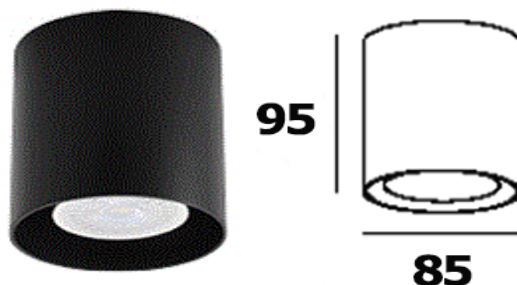

Fixture Specification

Product Code : MODE-RS

Description : Aluminum housing.
Sand white or black powder coating.
Fixed downlight.
Surface mounted downlight.
Available in white and black.

Dimemision : DIA: 80 mm. *H: 95 mm.

IP Rating : IP20

Light Source Specification

Type : LED GU10
Voltage : 220V
Power : 5W-8W
Lamp Life : 15,000-40,000 Hrs.
Color Temp : 2700K-6500K
Luminus Flux : 400-700 Lumen
Beam Angle : 15D / 24D / 36D / 60D
CRI : 80-90
Dimmable : No (Dimmable is optional.)
Accessories : Sling 1.5m + Base + Wire (Optional)