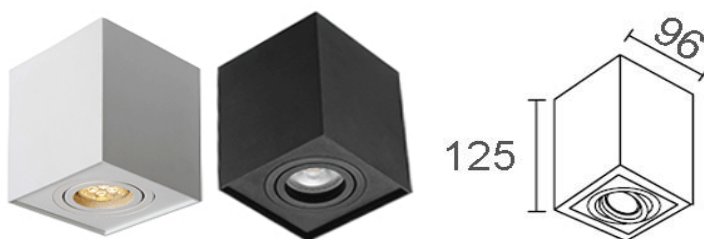

### Fixture Specification

**Product Code :** CORE-S

**Description :** Aluminum housing.  
Sand white or black powder coating.  
Adjustable downlight.  
Surface mounted downlight.  
Available in white and black.

**Dimemision :** W: 96 mm. \*L: 96 mm. \*H: 125 mm.

**IP Rating :** IP20

### Light Source Specification

**Type :** LED GU10  
**Voltage :** 220V  
**Power :** 5W-8W  
**Lamp Life :** 15,000-40,000 Hrs.  
**Color Temp :** 2700K-6500K  
**Luminus Flux :** 400-700 Lumen  
**Beam Angle :** 15D / 24D / 36D / 60D  
**CRI :** 80-90  
**Dimmable :** No (Dimmable is optional.)  
**Accessories :** Sling 1.5m. + Base + Wire (Optional)