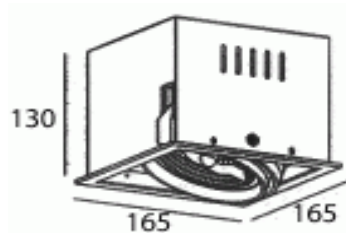

Fixture Specification

Product Code : TRIM-L1

Description : Die-cast aluminum body.
Sand white or black powder coating.
Adjustable downlight.
Suitable for recessed T-bar or concealed ceiling.
Available in white and black.

Dimension : W: 165 mm. *L: 165 mm. *H: 130 mm.

Cut Hole : W: 150 mm. *L: 150 mm.

IP Rating : IP20

Light Source Specification

Type : PHILIPS LED COB CHIP AR111

Voltage : 220V

Power : 15W / 30W

Lamp Life : 35,000 Hrs.