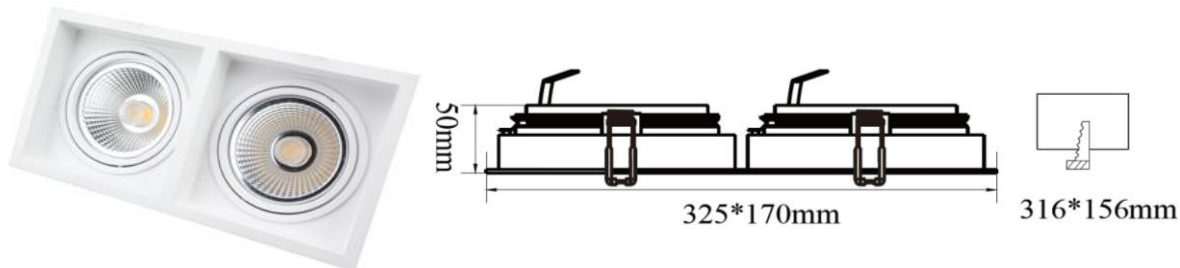

### Fixture Specification

**Product Code :** SAKURA-S2

**Description :** Die-cast aluminum body.  
Matt white powder coating.  
Adjustable downlight.  
Suitable for recessed T-bar or concealed ceiling.  
Available in white.

**Dimension :** W: 170 mm. \*L: 325 mm. \*H: 50 mm.

**Cut Hole :** W: 156 mm. \*L: 316 mm.

**IP Rating :** IP20

### Light Source Specification

**Type :** PHILIPS LED COB CHIP AR111  
**Voltage :** 220V  
**Power :** 15W / 30W  
**Lamp Life :** 35,000 Hrs.  
**Color Temp :** 3000K-6500K  
**Luminous Flux :** 1200 Lumen / 2500 Lumen  
**Beam Angle :** 24D / 36D  
**CRI :** 80  
**Dimmable :** No (Dimmable is optional.)  
**Accessories :** Remote Philips LED Driver.