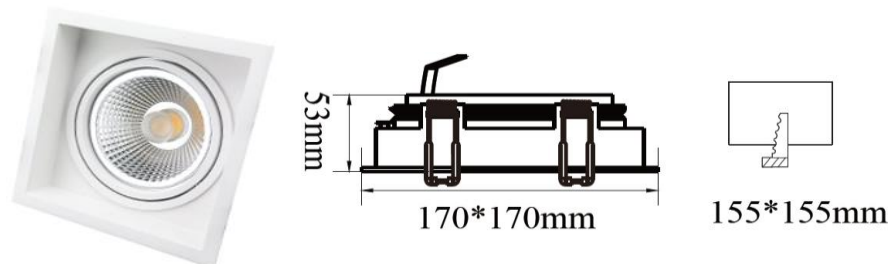

Fixture Specification

Product Code : SAKURA-S1

Description : Die-cast aluminum body.
Matt white powder coating.
Adjustable downlight.
Suitable for recessed T-bar or concealed ceiling.
Available in white.

Dimension : W: 170 mm. *L: 170 mm. *H: 53 mm.

Cut Hole : W: 155 mm. *L: 155 mm.

IP Rating : IP20

Light Source Specification

Type : PHILIPS LED COB CHIP AR111
Voltage : 220V
Power : 15W / 30W
Lamp Life : 35,000 Hrs.
Color Temp : 3000K-6500K
Luminous Flux : 1200 Lumen / 2500 Lumen
Beam Angle : 24D / 36D
CRI : 80
Dimmable : No (Dimmable is optional.)
Accessories : Remote Philips LED Driver.