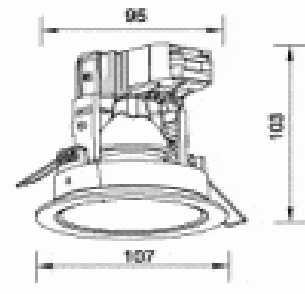

Fixture Specification

Product Code : WINK-B

Description : Die-cast aluminum body.
Matt white powder coating.
Shiny reflector.
Fixed downlight.
Suitable for recessed T-bar or concealed ceiling.
Available in white.

Dimension : DIA: 107 mm. *H: 103 mm.

Cut Hole : DIA: 90 mm.

IP Rating : IP20

Light Source Specification

Type : LED MR16

Voltage : 12V / 220V

Power : 5W-8W

Lamp Life : 15,000-40,000 Hrs.