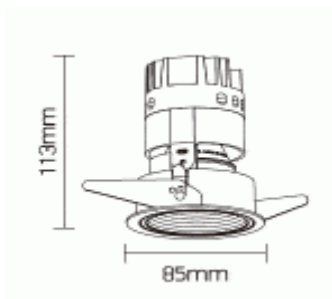

Fixture Specification

Product Code : RIM-C

Description : Die-cast aluminum body.
Matt white powder coating.
White reflector.
Fixed downlight.
Suitable for recessed T-bar or concealed ceiling.
Available in white.

Dimension : DIA: 85 mm. *H: 113 mm.

Cut Hole : DIA: 77 mm.

IP Rating : IP20

Light Source Specification

Type : LED MR16

Voltage : 12V / 220V

Power : 5W-8W

Lamp Life : 15,000-40,000 Hrs.

Color Temp : 2700K-6500K

Luminous Flux : 400-700 Lumen

Beam Angle : 10D / 15D / 24D / 36D / 60D

CRI : 80-90

Dimmable : No (Dimmable is optional.)

Accessories : Electronic Transformer for 12V

Speclight provides professional lighting design services and lighting consulting to architects, interior designers, project managers, landscape architects and property owners from small to large projects. Services vary from conceptual lighting design through to opening day and beyond.