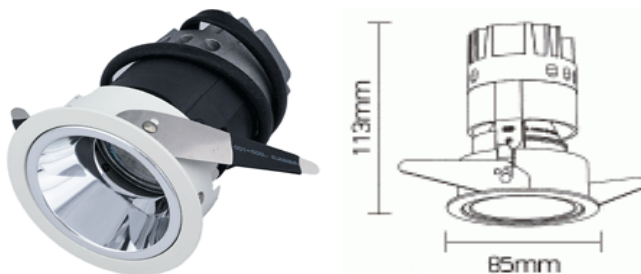

### Fixture Specification

**Product Code :** RIM-A

**Description :** Die-cast aluminum body.  
Matt white powder coating.  
Shiny reflector.  
Fixed downlight.  
Suitable for recessed T-bar or concealed ceiling.  
Available in white.

**Dimension :** DIA: 85 mm. \*H: 113 mm.

**Cut Hole :** DIA: 77 mm.

**IP Rating :** IP20

### Light Source Specification

**Type :** LED MR16  
**Voltage :** 12V / 220V  
**Power :** 5W-8W  
**Lamp Life :** 15,000-40,000 Hrs.  
**Color Temp :** 2700K-6500K  
**Luminous Flux :** 400-700 Lumen  
**Beam Angle :** 10D / 15D / 24D / 36D / 60D  
**CRI :** 80-90  
**Dimmable :** No (Dimmable is optional.)  
**Accessories :** Electronic Transformer for 12V