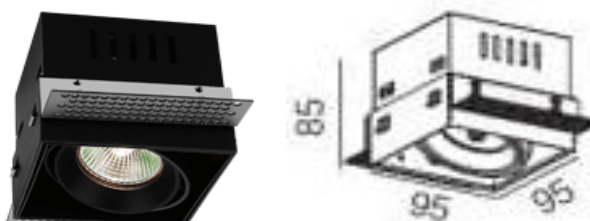

### Fixture Specification

**Product Code :** TRIMLESS-S1

**Description :** Die-cast aluminum body.  
Sand white or black powder coating.  
Adjustable downlight.  
Suitable for recessed T-bar or concealed ceiling.  
Available in white and black.

**Dimension :** W: 95 mm. \*L: 95 mm. \* H: 85 mm.

**Cut Hole :** W: 96 mm. \*L: 96 mm.

**IP Rating :** IP20

### Light Source Specification

**Type :** LED MR16/GU10  
**Voltage :** 12V / 220V  
**Power :** 5W-8W  
**Lamp Life :** 15,000-40,000 Hrs.  
**Color Temp :** 2700K-6500K  
**Luminus Flux :** 400-700 Lumen  
**Beam Angle :** 10D / 15D / 24D / 36D / 60D  
**CRI :** 80-90  
**Dimmable :** No (Dimmable is optional.)  
**Accessories :** Electronic Transformer for 12v  
Honeycomb / Frosted glass / Clear glass