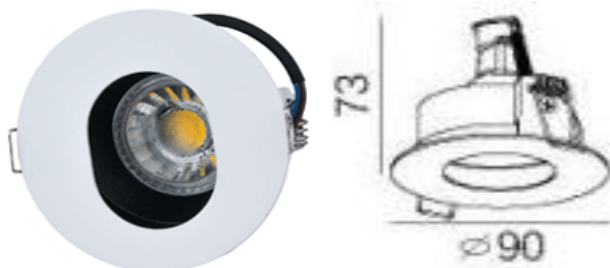

Fixture Specification

Product Code : NOVA-A

Description : Die-cast aluminum body.
Sand white or black powder coating.
Adjustable downlight.
Suitable for recessed T-bar or concealed ceiling.
Available in white and black

Dimension : DIA: 90 mm. *H: 73 mm.

Cut Hole : DIA: 83 mm.

IP Rating : IP20

Light Source Specification

Type : LED MR16/GU10
Voltage : 12V / 220V
Power : 5W-8W
Lamp Life : 15,000-40,000 Hrs.
Color Temp : 2700K-6500K
Luminus Flux : 400-700 Lumen
Beam Angle : 10D / 15D / 24D / 36D / 60D
CRI : 80-90
Dimmable : No (Dimmable is optional.)
Accessories : Electronic Transformer for 12v
Honeycomb / Frosted glass / Clear glass