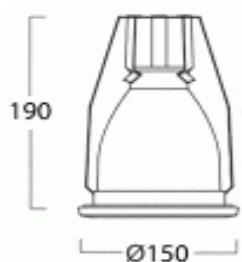

Fixture Specification

Product Code : DOME-MG

Description : Steel body / Aluminum trim & reflector.
Sand white powder coating.
Frosted glass diffuser.
Shiny reflector.
Fixed downlight.
Suitable for recessed T-bar or concealed ceiling.
Available in white.

Dimension : DIA : 150 mm. * H: 190 mm.

Cut Hole: DIA: 130 mm.

IP Rating : IP20

Light Source Specification

Type : LED A60 / A70 E27

Voltage : 220V

Power : 7W-19W

Lamp Life : 10,000-25,000 Hrs.

Color Temp : 2700K-6500K

Luminous Flux : 500-1850 lm.

Beam Angle : 120 Degree

CRI : 80-90

Dimmable : No (Dimmable is optional.)

Accessories : -

SpecLight provides professional lighting design services and lighting consulting to architects, interior designers, project managers, landscape architects and property owners from small to large projects. Services vary from conceptual lighting design through to opening day and beyond. Projects may range from a few hours of consulting to large scale projects with complete documentation followed with on site services.