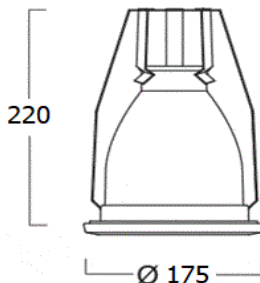

Fixture Specification

Product Code : DOME-LG

Description : Steel body / Aluminum trim & reflector.
Sand white powder coating.
Frosted glass diffuser.
Shiny reflector.
Fixed downlight.
Suitable for recessed T-bar or concealed ceiling.
Available in white.

Dimension : DIA : 175 mm. * H: 220 mm.

Cut Hole: DIA: 155 mm.

IP Rating : IP20

Light Source Specification

Type : LED A60 / A70 E27

Voltage : 220V

Power : 7W-19W

Lamp Life : 10,000-25,000 Hrs.